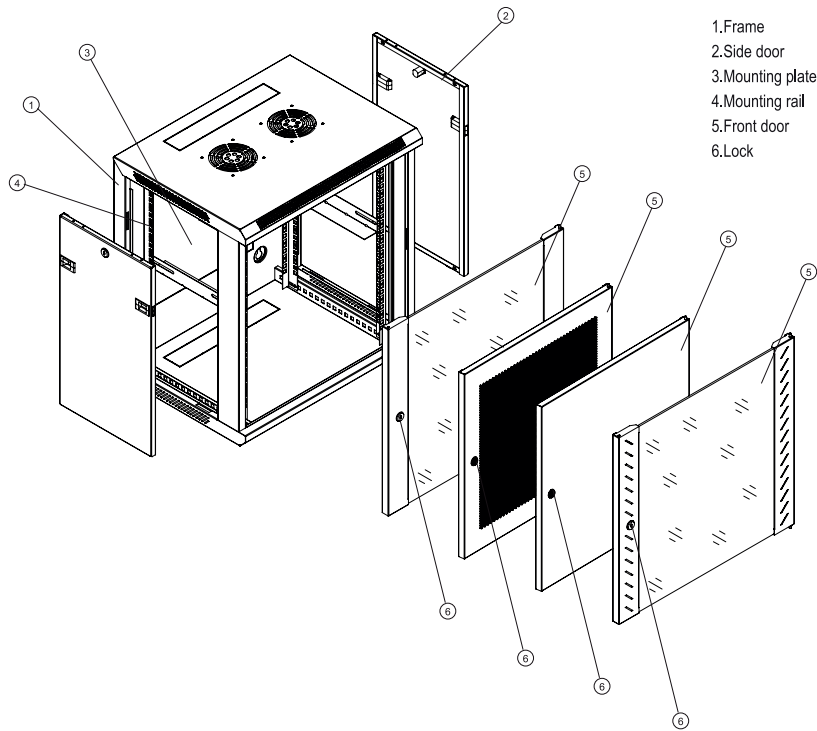

19" Wall Mounting Cabinet

10U x D600 mm

Item no.: LVR242030

PRODUCT OVERVIEW

Wall-mounted 600mm wide rack cabinet designed for the installation of both cabling and equipment. Suitable for multiple applications including local area networking (LAN) cabling and hardware, and the housing of surveillance and audio visual equipment.

SPECIFICATIONS

Type	Wall mounted rack cabinet
Modular spacing	19"
Rack capacity	10U
Color	Black
Material	Steel
Front door	Plate
Front door key lock	Yes
Removable front door	Yes
Removable side panels	Yes
Rail thickness	1.5 mm
Ventilation	Passive, space for 2 fans

Industry standard compliance	Comply with ANSI/EIA RS-310-D, DIN41491; PART1, IEC297-2, DIN41494; PART7, GB/T3047.2-92 standard. Compatible with metric, ETSI and 19" international standard
Width	600 mm
Height	553 mm
Depth	600 mm
Maximum weight capacity	60 kg
Package	Flatpack

19" Wall Mounting Cabinet 10U x D600 mm