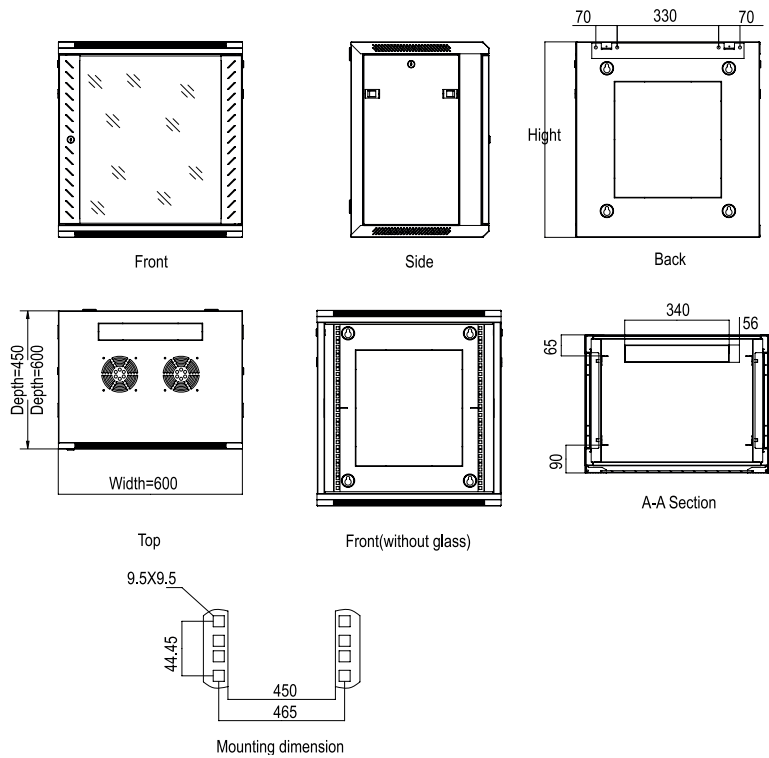

19" Wall Mounting Cabinet

10U x D600 mm

Item no.: LVR242030

PRODUCT OVERVIEW

Wall-mounted 600mm wide rack cabinet designed for the installation of both cabling and equipment. Suitable for multiple applications including local area networking (LAN) cabling and hardware, and the housing of surveillance and audio visual equipment.

SPECIFICATIONS

Type	Wall mounted rack cabinet
Modular spacing	19"
Rack capacity	10U
Color	Black
Material	Steel
Front door	Plate
Front door key lock	Yes
Removable front door	Yes
Removable side panels	Yes
Rail thickness	1.5 mm
Ventilation	Passive, space for 2 fans

Industry standard compliance	Comply with ANSI/EIA RS-310-D, DIN41491; PART1, IEC297-2, DIN41494; PART7, GB/T3047.2-92 standard. Compatible with metric, ETSI and 19" international standard
Width	600 mm
Height	553 mm
Depth	600 mm
Maximum weight capacity	60 kg
Package	Flatpack

19" Wall Mounting Cabinet 10U x D600 mm