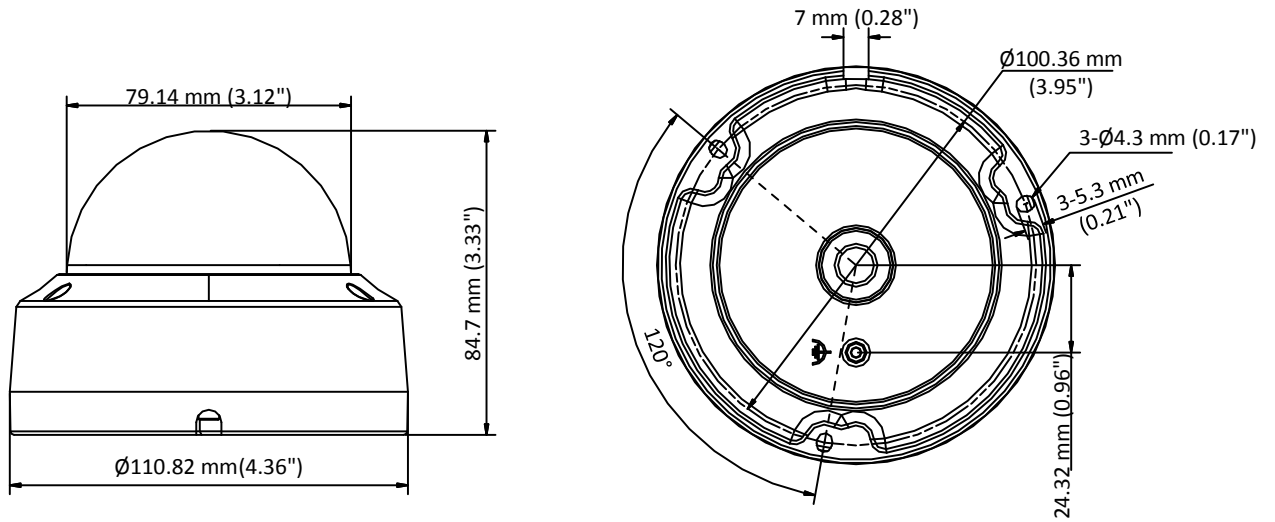

Order Model

DS-2CE56D8T-VPITE

Dimension