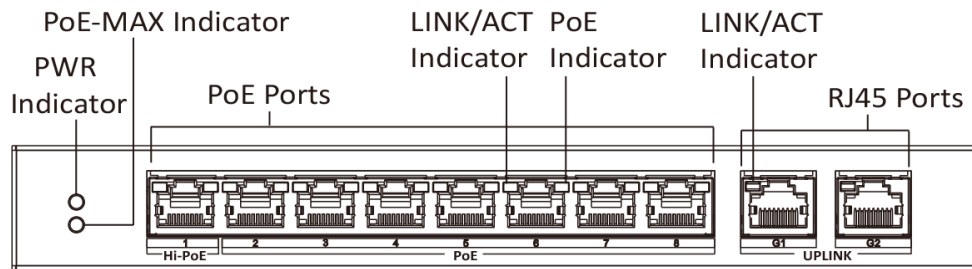

Physical Interface

Front panel: