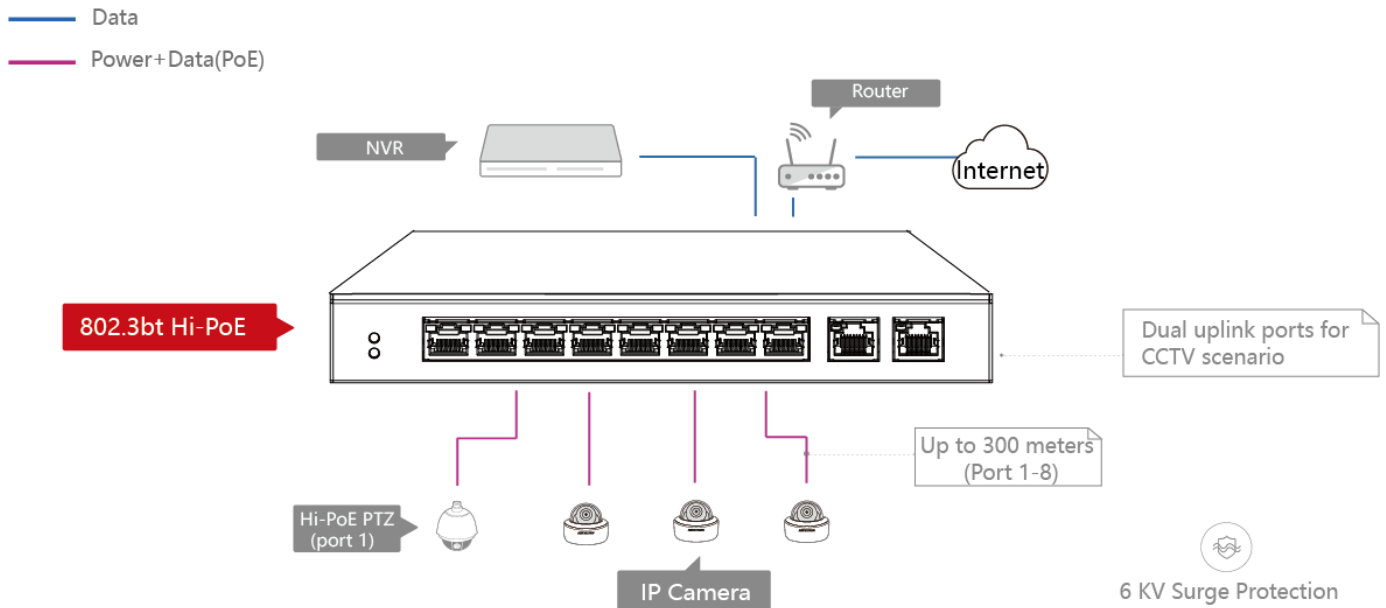

Specification

Model		DS-3E0310HP-E
Network parameters	Port number	1 × 10/100 Mbps Hi-PoE port, 7 × 10/100 Mbps PoE ports, and 2 × 10/100/1000 Mbps RJ45 ports
	Port type	RJ45 port, full duplex, MDI/MDI-X adaptive
	Standard	IEEE 802.3, IEEE 802.3u, IEEE 802.3x, IEEE 802.3ab, and IEEE 802.3z
	Forwarding mode	Store-and-forward switching
	Working mode	Standard mode (default); Extend mode
	Ports for long-distance transmission	Ports 1 to 8
	MAC address table	16 K
	Switching capacity	5.6 Gbps
	Packet forwarding rate	4.166 Mpps
	Internal cache	4 Mbits
PoE power supply	PoE standard	Port 1: IEEE 802.3af, IEEE 802.3at, IEEE 802.3bt Ports 2 to 8: IEEE 802.3af, IEEE 802.3at
	PoE power pin	Support 8-core power supply, Ethernet cable 1/2/3/6 and 4/5/7/8 provide power supply simultaneously.
	PoE port	Ports 1 to 8
	Max. port power	Port 1: 90 W Ports 2 to 8: 30 W
	PoE power budget	110 W
	Max. power consumption	120 W
General	Shell	Metal material, fan-free design
	Gross weight	1.22 kg (2.69 lb)
	Net weight	0.55 kg (1.21 lb)
	Dimension (L × H × D)	217.6 mm × 27.8 mm × 103.35 mm (8.6" × 1.1" × 4.1")
	Operating temperature	-10 °C to 55 °C (14 °F to 131 °F)
	Storage temperature	-40 °C to 85 °C (-40 °F to 185 °F)
	Operating humidity	5% to 95% (no condensation)
	Storage humidity	5% to 95% (no condensation)
	Power supply	48 VDC, 2.5 A
Power consumption in idle	10 W	
Approval	EMC	FCC (47 CFR Part 15, Subpart B); CE-EMC (EN 55032: 2015, EN 61000-3-2: 2014, EN 61000-3-3: 2013, EN 55024: 2010 +A1: 2015); RCM (AS/NZS CISPR 32: 2015); IC (ICES-003: Issue 6, 2016)
	Safety	UL (UL 60950-1); CB (IEC 60950-1:2005 + Am 1:2009 + Am 2:2013); CE-LVD (EN 60950-1:2005 + Am 1:2009 + Am 2:2013)
	Chemistry	CE-RoHS (2011/65/EU); WEEE (2012/19/EU); Reach (Regulation (EC) No 1907/2006)

Physical Interface

Front panel:

Back panel:

Available Model

DS-3E0310HP-E

Dimension (unit: mm)

Typical Application

Distributed by