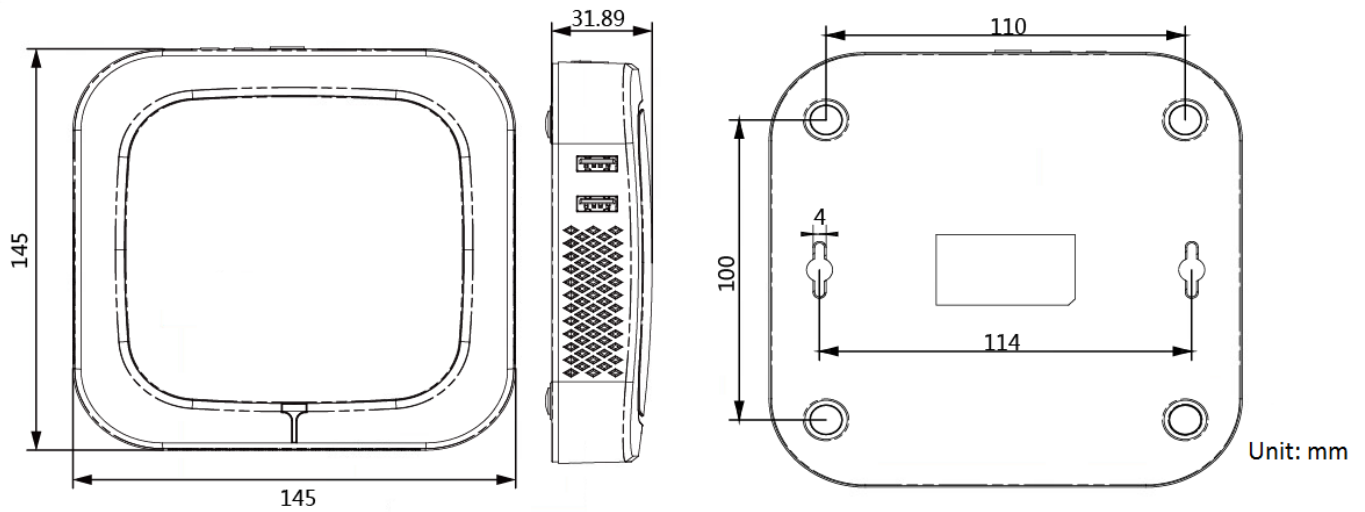

- **Arbitrary Direction Remote Control**

The remote control, adopting wireless communication in 433 MHz, can control the information distribution box in arbitrary direction.

Specifications

Model		DS-D60C-B
Resolution		1920x1080p@30Hz, 1920x1080p@50Hz, 1920x1080p@60Hz, 1280x720p@30Hz, 1280x720p@50Hz, 1280x720p@60Hz, 3840x2160p@30Hz, 3840x2160p@50Hz, 3840x2160p@50Hz (YCbCr420), 3840x2160p@60Hz, 3840x2160p@50Hz (YCbCr420)
Echo cancellation		No
Interface	HDMI OUT	1-ch
	AUDIO IN	1-ch
	AUDIO OUT	1-ch
	LAN	1
	USB	2 x USB 2.0 interface
	TF Card Slot	1
Power		12 VDC, 2 A
Working consumption		≤ 20 W
Standby consumption		≤ 1 W
Working temperature		0 °C to 50 °C (32 °F to 122 °F)
Working humidity		10 % to 90 %
Wired network		1000 M/100 M self-adaptive
Wireless network		Wi-Fi 802.11b/g/n
Bluetooth		Bluetooth 4.0
Dimension	Without package	145 mm x 145 mm x 31.89 mm (5.7" x 5.7" x 1.3")
	With package	188 mm x 176 mm x 101 mm (7.4" x 6.9" x 4.0")
Weight	Net weight	0.6 kg (1.3 lb.)
	Rough weight	0.65 kg (1.4 lb.)
Built-in system	Chip	RK 3288
	CPU	4-core Cortex-A17
	GPU	Mali T764
	Operating memory	2 GB
	Internal memory	8 GB (EMMC), TF Card 32 GB
	Operating system	Android 6.0.1
Accessory		Power Adaptor, Battery, Remote Control, CD-ROM

Appearance

Physical Interfaces

No.	Interface	Description
1	LAN	Network interface
2	HDMI	HDMI video output interface
3	TF	TF card slot
4	AUDIO IN	Audio input
5	AUDIO OUT	Audio output
6	DC 12V	Power interface
7	USB	USB 2.0 interface
8	USB	USB 2.0 interface