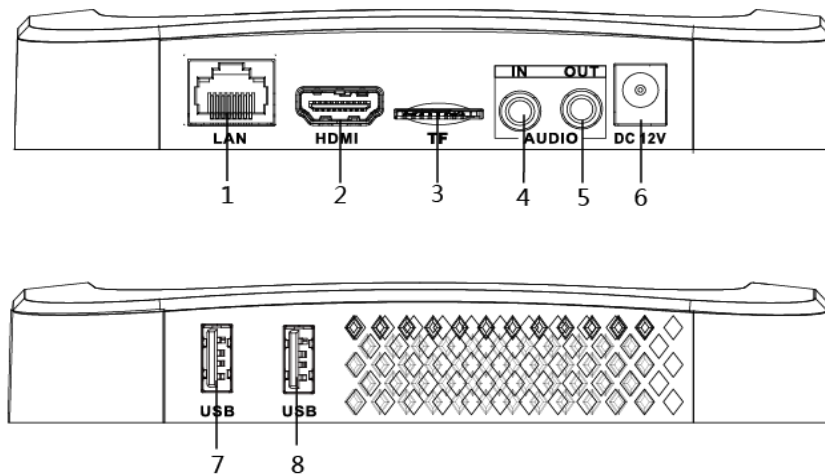

- **Arbitrary Direction Remote Control**

The remote control, adopting wireless communication in 433 MHz, can control the information distribution box in arbitrary direction.

Specifications

Model		DS-D60C-B
Resolution		1920x1080p@30Hz, 1920x1080p@50Hz, 1920x1080p@60Hz, 1280x720p@30Hz, 1280x720p@50Hz, 1280x720p@60Hz, 3840x2160p@30Hz, 3840x2160p@50Hz, 3840x2160p@50Hz (YCbCr420), 3840x2160p@60Hz, 3840x2160p@50Hz (YCbCr420)
Echo cancellation		No
Interface	HDMI OUT	1-ch
	AUDIO IN	1-ch
	AUDIO OUT	1-ch
	LAN	1
	USB	2 x USB 2.0 interface
	TF Card Slot	1
Power		12 VDC, 2 A
Working consumption		≤ 20 W
Standby consumption		≤ 1 W
Working temperature		0 °C to 50 °C (32 °F to 122 °F)
Working humidity		10 % to 90 %
Wired network		1000 M/100 M self-adaptive
Wireless network		Wi-Fi 802.11b/g/n
Bluetooth		Bluetooth 4.0
Dimension	Without package	145 mm x 145 mm x 31.89 mm (5.7" x 5.7" x 1.3")
	With package	188 mm x 176 mm x 101 mm (7.4" x 6.9" x 4.0")
Weight	Net weight	0.6 kg (1.3 lb.)
	Rough weight	0.65 kg (1.4 lb.)
Built-in system	Chip	RK 3288
	CPU	4-core Cortex-A17
	GPU	Mali T764
	Operating memory	2 GB
	Internal memory	8 GB (EMMC), TF Card 32 GB
	Operating system	Android 6.0.1
Accessory		Power Adaptor, Battery, Remote Control, CD-ROM

Appearance

Physical Interfaces

No.	Interface	Description
1	LAN	Network interface
2	HDMI	HDMI video output interface
3	TF	TF card slot
4	AUDIO IN	Audio input
5	AUDIO OUT	Audio output
6	DC 12V	Power interface
7	USB	USB 2.0 interface
8	USB	USB 2.0 interface