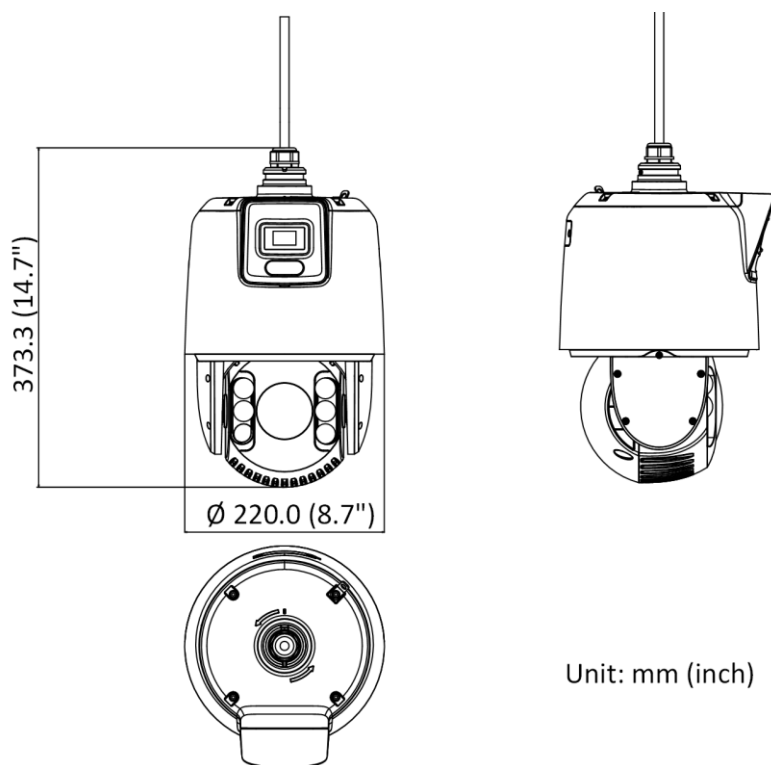

Supplement Light	
IR Distance	150 m
General	
Power	24 VAC, Hi-PoE
Power Consumption and Current	Max. 60 W, including max. 3.7 W for heater and max. 16 W for supplement light
Operating Conditions	-30°C to 65°C (-22°F to 149°F), humidity: ≤ 90%
Reset	yes
Demist	Demist by heating the glass
Material	ADC 12, PC, PC+10%GF
Dimensions	∅ 220.0 mm × 373.3 mm (∅ 8.7" × 14.7")
Weight	Approx. 6 kg (13.23 lb.)
Approval	
Protection	IP66 Standard, IK10 (excluding glass window), 6000 V Lightning Protection, Surge Protection and Voltage Transient Protection

▪ DORI

The DORI (detect, observe, recognize, identify) distance gives the general idea of the camera ability to distinguish persons or objects within its field of view. It is calculated based on the camera sensor specification and the criteria given by EN 62676-4: 2015.

DORI	Detect	Observe	Recognize	Identify
Definition	25 px/m	63 px/m	125 px/m	250 px/m
Distance (Tele)	3060.0 m (10039.4 ft)	1214.3 m (3983.9 ft)	612.0 m (2007.9 ft)	306.0 m (1004.0ft)

▪ Dimension