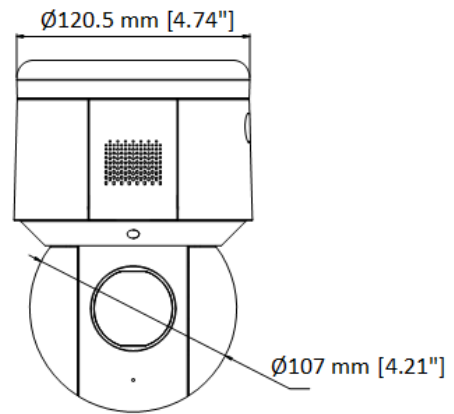

▪ Dimension