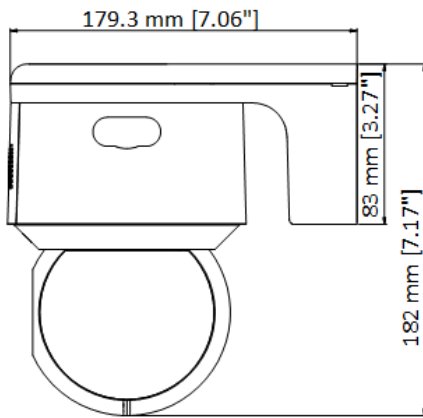

▪ Dimension