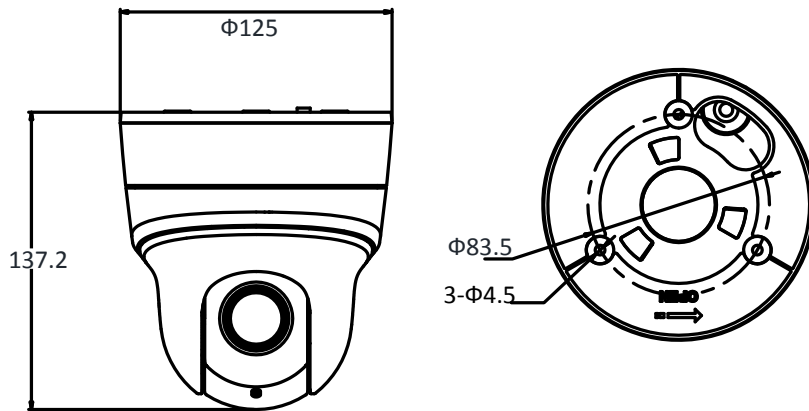

DORI

The DORI (detect, observe, recognize, identify) distance gives the general idea of the camera ability to distinguish persons or objects within its field of view.

It is calculated based on the camera sensor specification and the criteria given by EN 62676-4: 2015.

DORI	Detect	Observe	Recognize	Identify
Definition	25 px/m	63 px/m	125 px/m	250 px/m
Distance (Tele)	120.0 m (393.7 ft)	47.6 m (156.2 ft)	24.0 m (78.7 ft)	12.0 m (39.4 ft)

Order Model

DS-2DE2204IW-DE3

Dimension