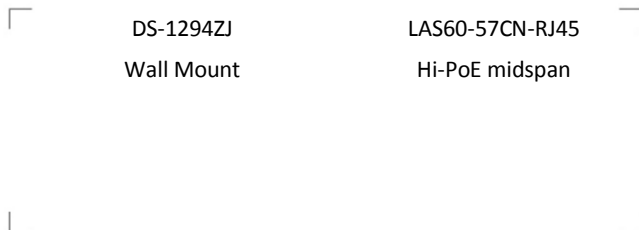

Accessory

Optional:

DS-1294ZJ
Wall Mount

LAS60-57CN-RJ45
Hi-PoE midspan

MSA-C1500IC12.0-18P-US
MSA-C1500IC12.0-18P-GB
MSA-C1500IC12.0-18P-JP
Power adapter

Distributed by

HIKVISION®

Headquarters