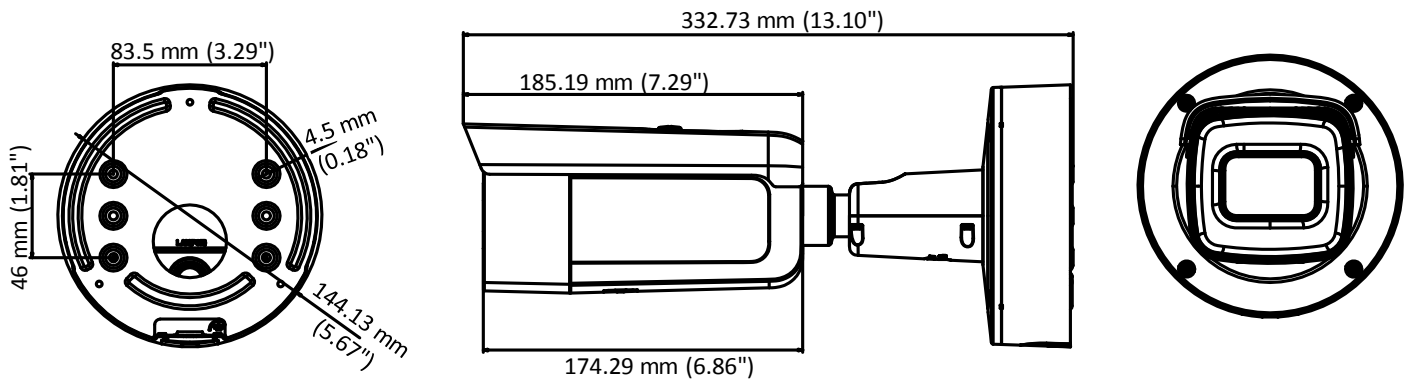

## Specifications

<b>Camera</b>	
Image Sensor	1/3" Progressive Scan CMOS
Min. Illumination	Color: 0.01 Lux @ (F1.2, AGC ON), 0.018 Lux @ (F1.6, AGC ON), 0 Lux with IR
Shutter Speed	1/3 s to 1/100,000 s
Slow Shutter	Yes
Day & Night	IR Cut Filter
Digital Noise Reduction	3D DNR
WDR	120dB
3-Axis Adjustment	Pan: 0° to 360°, tilt: 0° to 90°, rotate: 0° to 360°
<b>Lens</b>	
Focal length	2.8 to 12 mm
Lens Type	Motorized
Aperture	F1.6
Focus	Auto
FOV	horizontal FOV: 104° to 29° vertical FOV: 55° to 17° diagonal FOV: 125° to 34°
Lens Mount	Φ14
<b>IR</b>	
IR Range	Up to 50 m
Wavelength	850nm
<b>Compression Standard</b>	
Video Compression	Main stream: H.265/H.264 Sub-stream: H.265/H.264/MJPEG Third stream: H.265/H.264
H.264 Type	Main Profile/High Profile
H.264+	Main stream supports
H.265 Type	Main Profile
H.265+	Main stream supports
Video Bit Rate	32 Kbps to 16 Mbps
Audio Compression	G722.1/G.711/G726/MP2L2/PCM/MP3
Audio Bit Rate	64Kbps(G.711)/16Kbps(G.722.1)/16Kbps(G.726)/32-192Kbps(MP2L2)/8Kbps-320Kbps(MP3)
<b>Smart Feature-set</b>	
Smart Event	Line crossing detection, intrusion detection, face detection
Basic Event	Motion detection, video tampering alarm, exception (network disconnected, IP address conflict, illegal login, HDD full, HDD error)
Linkage Method	Trigger recording: memory card, network storage, pre-record and post-record Trigger captured pictures uploading: FTP, HTTP, NAS, Email Trigger notification: HTTP, ISAPI, alarm output, Email
Region of Interest	1 fixed region for main stream and sub-stream
<b>Image</b>	
Max. Resolution	2688 × 1520
Main Stream	50Hz:25fps (2688 × 1520, 2560 × 1440, 2304 × 1296, 1920 × 1080, 1280 × 720) 60Hz: 30fps (2688 × 1520, 2560 × 1440, 2304 × 1296, 1920 × 1080, 1280 × 720)

Material	Metal
Dimensions	Φ 144.13 × 332.73 mm (Φ 5.7" × 13.1")
Weight	Camera: Approx. 1740 g (3.8 lb.) With Package: Approx. 2610 g (5.8 lb.)

**Available Model:**

DS-2CD2643G0-IZS (2.8 to 12 mm)

**Dimensions**