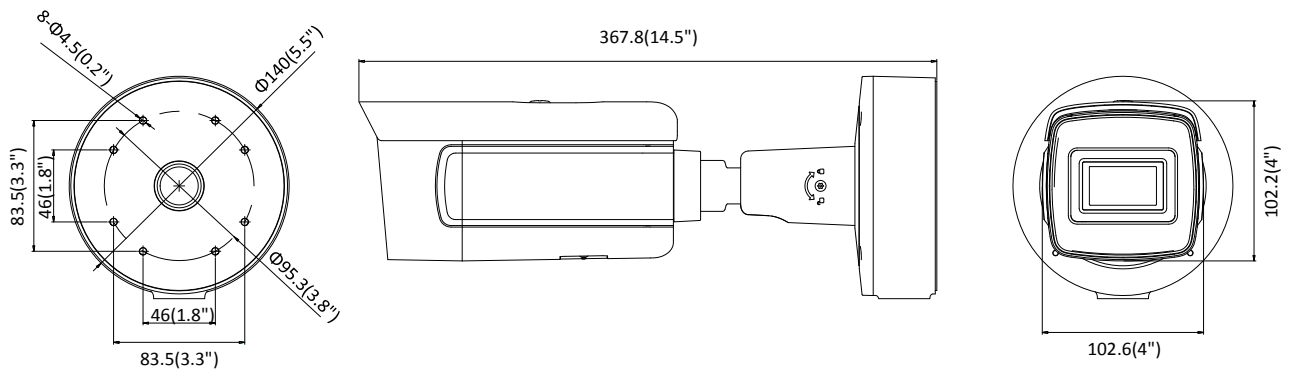

Startup and Operating Conditions	-60 °C to 60 °C (-76 °F to 140 °F), humidity 95% or less (non-condensing)
Storage Conditions	-30 °C to 60 °C (-22 °F to 140 °F), humidity 95% or less (non-condensing)
Power Supply	12 VDC ± 10%, three-core terminal block, reverse polarity protection
Power Consumption and Current	12 VDC, 3.84 A, max. 46 W
Heater	Yes
Material	Metal
Dimensions	Camera: $\Phi 140 \times 368$ mm ($\Phi 5.5'' \times 14.5''$) With package: $405 \times 190 \times 180$ mm ($15.9'' \times 7.5'' \times 7.1''$)
Weight	Camera: approx. 1.9 kg (5.1 lb.) With package: approx. 2.45 kg (6.6 lb.)
Approval	
EMC	47 CFR Part 15, Subpart B; EN 55032: 2015, EN 61000-3-2: 2014, EN 61000-3-3: 2013, EN 50130-4: 2011 +A1: 2014
Safety	EN 60950-1:2005 + Am 1:2009 + Am 2:2013
Chemistry	2011/65/EU, 2012/19/EU, Regulation (EC) No 1907/2006
Protection	Ingress protection: IP67 (IEC 60529-2013)

* Listed resolutions are only selectable options. It does not mean that all streams can work at their maximum resolution at the same time.

Available Model

DS-2CD5A46G0-IZ/UH (2.8 to 12 mm)

Dimension

Unit: mm[inch]