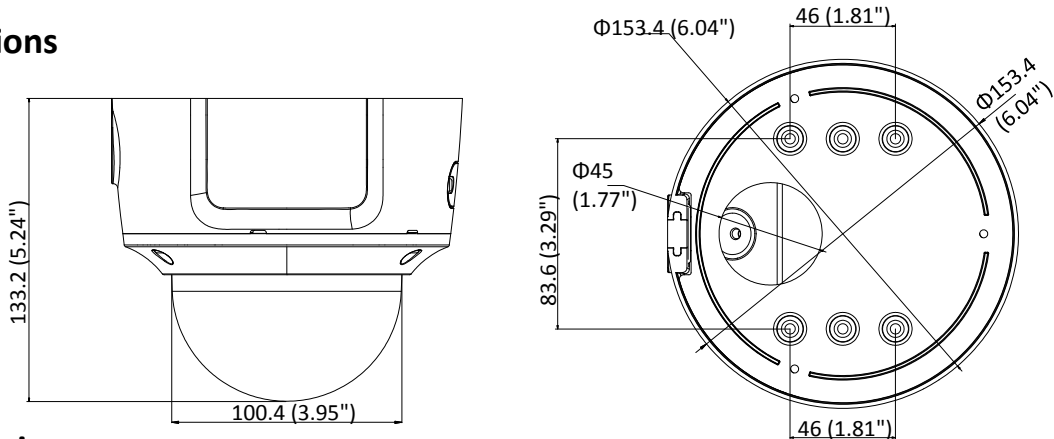

Specifications

Camera	
Image Sensor	1/2.5" Progressive Scan CMOS
Min. Illumination	Color: 0.01 Lux @ (F1.2, AGC ON), 0 Lux with IR Color: 0.014 Lux @ (F1.4, AGC ON), 0 Lux with IR
Shutter Speed	1/3 s to 1/100,000 s
Slow Shutter	Yes
Day & Night	IR Cut Filter
Digital Noise Reduction	3D DNR
WDR	120dB
3-Axis Adjustment	Pan: 0° to 355°, tilt: 0° to 75°, rotate: 0° to 355°
Lens	
Focal length	2.8 to 12 mm
Lens Type	Motorized
Aperture	F1.4
Focus	Auto
FOV	Horizontal field of view: 115° to 35° Vertical field of view: 60° to 19° Diagonal field of view: 146° to 38.5°
Lens Mount	Φ14
IR	
IR Range	Up to 30 m
Wavelength	850nm
Compression Standard	
Video Compression	Main stream: H.265/H.264 Sub stream: H.265/H.264/MJPEG Third stream: H.265/H.264
H.264 Type	Main Profile/High Profile
H.264+	Main stream supports
H.265 Type	Main Profile
H.265+	Main stream supports
Video Bit Rate	32 Kbps to 16 Mbps
Audio Compression	G722.1/G.711/G726/MP2L2/PCM/MP3
Audio Bit Rate	64Kbps(G.711)/16Kbps(G.722.1)/16Kbps(G.726)/32-192Kbps(MP2L2)/8Kbps-320Kbps(MP3)
Smart Feature-set	
Smart Event	Line crossing detection, intrusion detection, unattended baggage detection, object removal detection, face detection, scene change detection
Basic Event	Motion detection, video tampering alarm, exception (network disconnected, IP address conflict, illegal login, HDD full, HDD error)
Linkage Method	Trigger recording: memory card, network storage, pre-record and post-record Trigger captured pictures uploading: FTP, HTTP, NAS, Email Trigger notification: HTTP, ISAPI, alarm output, Email
Region of Interest	Support 1 fixed region for main stream and sub stream
Image	
Max. Resolution	3840 × 2160
Main Stream	50Hz: 20 fps (3840 × 2160), 25 fps (3072 × 1728, 2560 × 1440, 1920 × 1080, 1280 × 720)

Protection Level	IP66, IK10
Material	Metal
Dimensions	Φ153.4 × 133.2 mm (Φ6.04" × 5.24")
Weight	Camera: 1287 g (2.84 lb.)

Available Model:

DS-2CD2785FWD-IZS

Dimensions

Unit: mm(inch)

Accessories

DS-1471ZJ-155
Pendant Mount