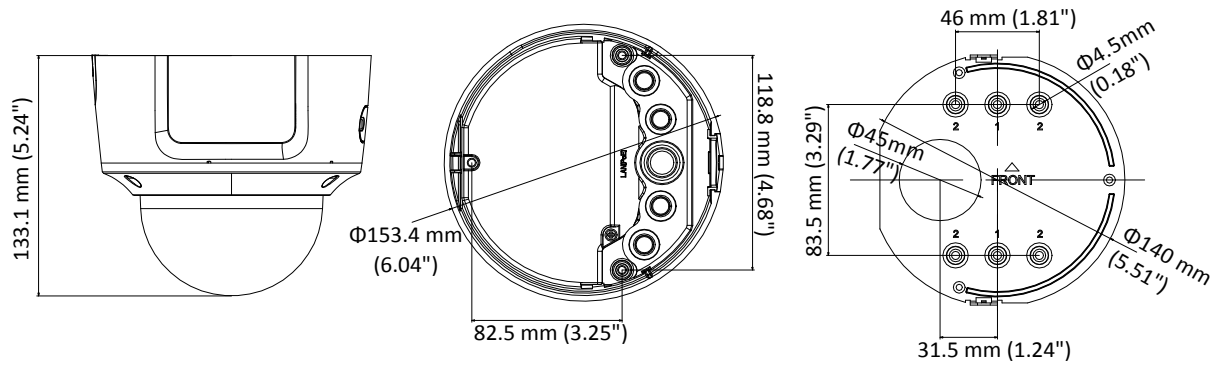

Dimensions

Accessories

DS-1475ZJ-SUS
Vertical Pole Mount

DS-1476ZJ-SUS
Corner Mount