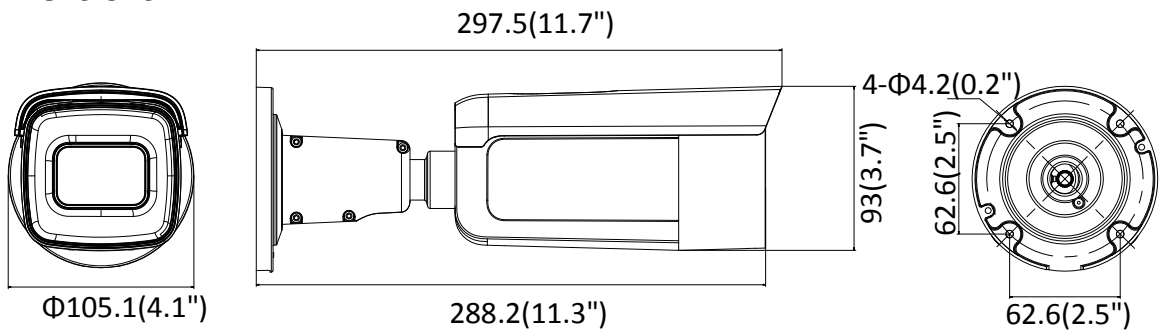

Dimensions	Camera: $\Phi 105 \times 297.5$ mm ($\Phi 4.1 \times 11.7$")
Weight	Camera: 1300 g (2.9 lb.) With package: 2000 g (4.4 lb.)

Available Model:

DS-2CD2665G1-IZ (2.8 to 12 mm), DS-2CD2665G1-IZS (2.8 to 12 mm)

Dimensions