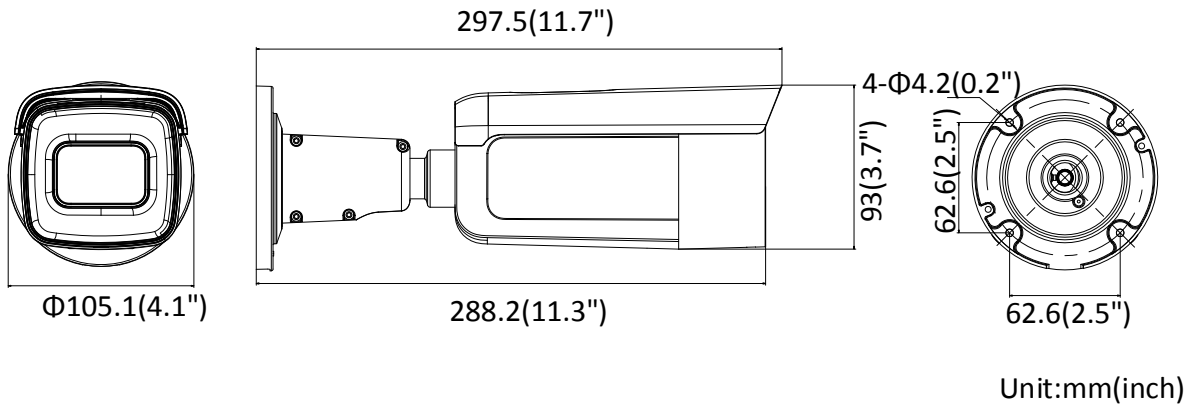

Weight	Camera: Approx. 1335 g (2.9 lb.) With Package: 2004g (4.4lb.)
--------	--

Available Model:

DS-2CD2645G1-IZ (2.8 to 12 mm), DS-2CD2645G1-IZS (2.8 to 12 mm)

Dimensions

Accessories

DS-1276ZJ-SUS
Corner Mount