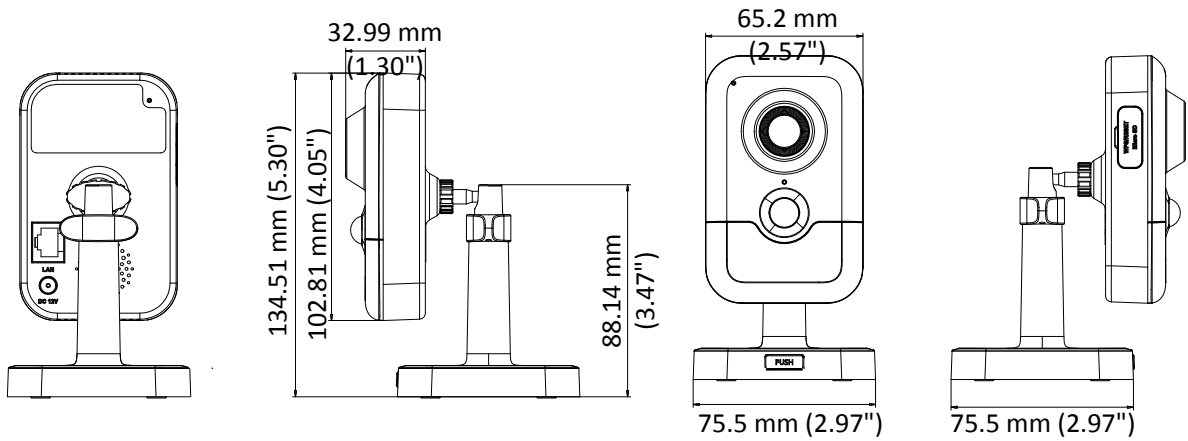

Dimension

Distributed by

HIKVISION®

Headquarters

No.555 Qianmo Road, Binjiang District,
Hangzhou 310051, China
T +86-571-8807-5998
overseasbusiness@hikvision.com

Hikvision USA
T +1-909-895-0400
sales.usa@hikvision.com

Hikvision Australia
T +61-2-8599-4233
salesau@hikvision.com

Hikvision India
T +91-22-28469900
sales@pramahikvision.com

Hikvision Canada
T +1-866-200-6690
sales.canada@hikvision.com

Hikvision Thailand
T +662-275-9949
sales.thailand@hikvision.com

Hikvision Europe
T +31-23-5542770
sales.eu@hikvision.com

Hikvision Italy
T +39-0438-6902
info.it@hikvision.com

Hikvision Brazil
T +55 11 3318-0050
Latam.support@hikvision.com

Hikvision Turkey
T +90 (216)521 7070- 7074
sales.tr@hikvision.com

Hikvision Malaysia
T +601-7652-2413
sales.my@hikvision.com

Hikvision UK & Ireland
T +01628-902140
sales.uk@hikvision.com

Hikvision South Africa
Tel: +27 (10) 0351172
sale.africa@hikvision.com

Hikvision France
T +33(0)1-85-330-450
info.fr@hikvision.com

Hikvision Kazakhstan
T +7-727-9730667
nikia.panfilov@hikvision.ru

Hikvision Vietnam
T +84-974270888
sales.vt@hikvision.com

Hikvision UAE
T +971-4-4432090
salesme@hikvision.com

Hikvision Singapore
T +65-6684-4718
sg@hikvision.com

Hikvision Spain
T +34-91-737-16-55
info.es@hikvision.com

Hikvision Tashkent
T +99-87-1238-9438
uzb@hikvision.ru

Hikvision Hong Kong
T +852-2151-1761
info.hk@hikvision.com

Hikvision Russia
T +7-495-669-67-99
saleru@hikvision.com

Hikvision Korea
T +82-(0)31-731-8817
sales.korea@hikvision.com

Hikvision Poland
T +48-22-460-01-50
info.pl@hikvision.com

Hikvision Indonesia
T +62-21-2933759
Sales.Indonesia@hikvision.com