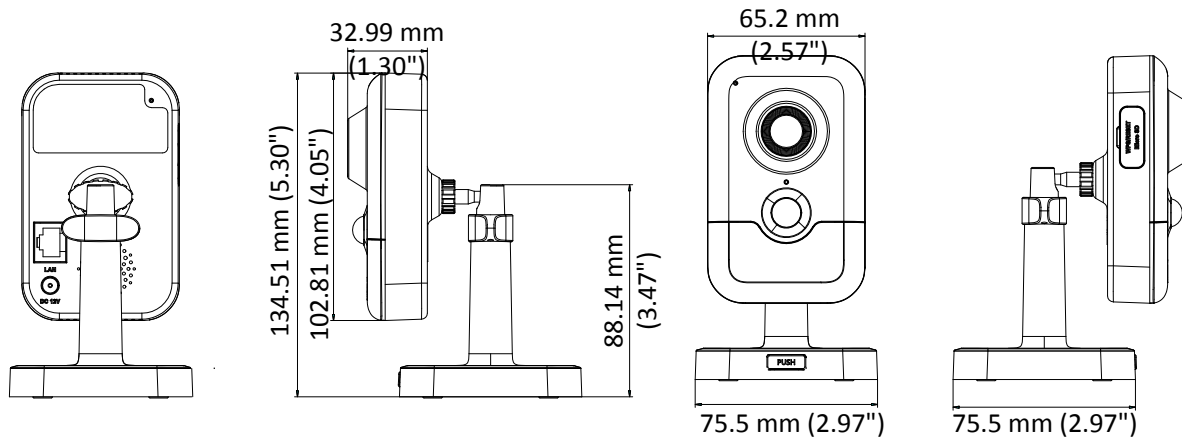

Dimension

Distributed by

HIKVISION®

Headquarters

No.555 Qianmo Road, Binjiang District,
Hangzhou 310051, China
T +86-571-8807-5998
overseasbusiness@hikvision.com

Hikvision USA
T +1-909-895-0400
sales.usa@hikvision.com

Hikvision Australia
T +61-2-8599-4233
salesau@hikvision.com

Hikvision India
T +91-22-28469900
sales@pramahikvision.com

Hikvision Canada
T +1-866-200-6690
sales.canada@hikvision.com

Hikvision Thailand
T +662-275-9949
sales.thailand@hikvision.com

Hikvision Europe
T +31-23-5542770
sales.eu@hikvision.com

Hikvision Italy
T +39-0438-6902
info.it@hikvision.com

Hikvision Brazil
T +55 11 3318-0050
Latam.support@hikvision.com

Hikvision Turkey
T +90 [216]521 7070- 7074
sales.tr@hikvision.com

Hikvision Malaysia
T +601-7652-2413
sales.my@hikvision.com

Hikvision UK & Ireland
T +01628-902140
sales.uk@hikvision.com

Hikvision South Africa
Tel: +27 [10] 0351172
sale.africa@hikvision.com

Hikvision France
T +33(0)1-85-330-450
info.fr@hikvision.com

Hikvision Kazakhstan
T +7-727-9730667
nikia.panfilov@hikvision.ru

Hikvision Vietnam
T +84-974270888
sales.vt@hikvision.com

Hikvision UAE
T +971-4-4432090
salesme@hikvision.com

Hikvision Singapore
T +65-6684-4718
sg@hikvision.com

Hikvision Spain
T +34-91-737-16-55
info.es@hikvision.com

Hikvision Tashkent
T +99-87-1238-9438
uzb@hikvision.ru

Hikvision Hong Kong
T +852-2151-1761
info.hk@hikvision.com

Hikvision Russia
T +7-495-669-67-99
sateru@hikvision.com

Hikvision Korea
T +82-[0]31-731-8817
sales.korea@hikvision.com

Hikvision Poland
T +48-22-460-01-50
info.pl@hikvision.com

Hikvision Indonesia
T +62-21-2933759
Sales.Indonesia@hikvision.com