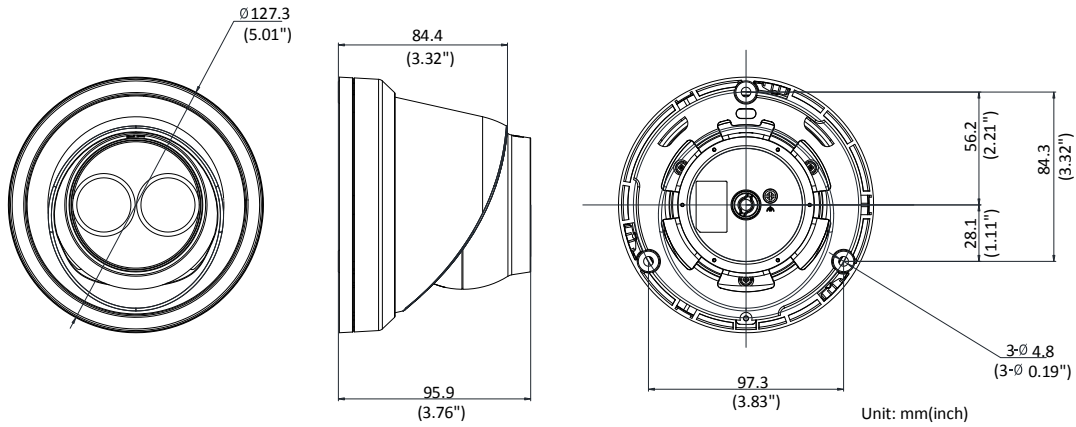

Available Model

DS-2CD2345FWD-I (2.8/4/6/8/12 mm)

Dimension

Accessory