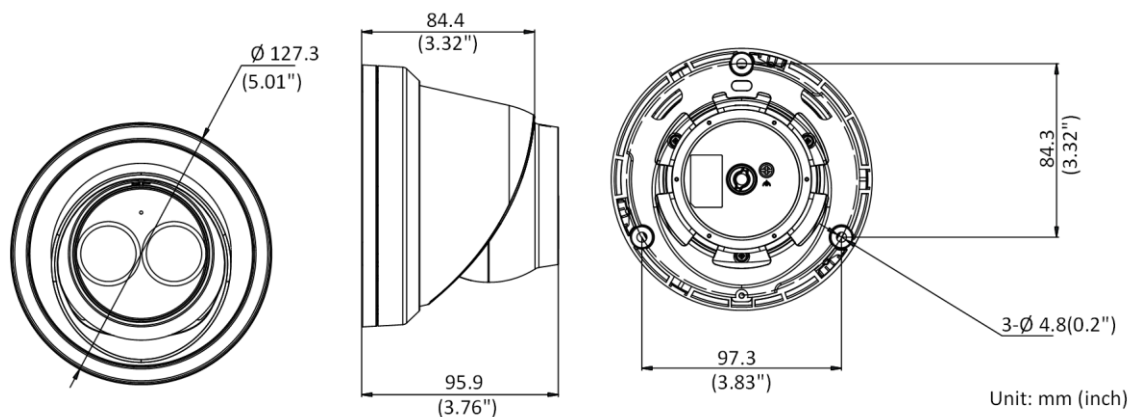

* Listed resolutions are only selectable options. It does not mean that all streams can work at their maximum resolution at the same time.

Available Model

DS-2CD2343G0-I (2.8/4/6 mm), DS-2CD2343G0-IU (2.8/4/6 mm)

Dimensions