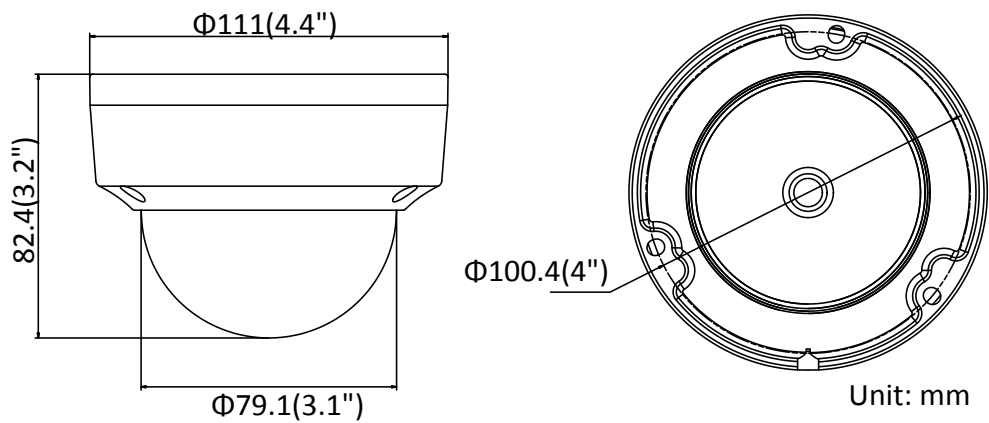

Material	Camera body: metal, bubble: plastic
Dimensions	Camera: Φ 111 mm $\times$ 82.4 mm (Φ 4.4" $\times$ 3.2") Package: 134 $\times$ 134 $\times$ 108 mm (5.3" $\times$ 5.3" $\times$ 4.3")
Weight	Camera: approx. 500 g (1.1 lb.)

Available Model

DS-2CD2163G0-I (2.8/4/6/8 mm), DS-2CD2163G0-IS (2.8/4/6/8 mm)

Dimension