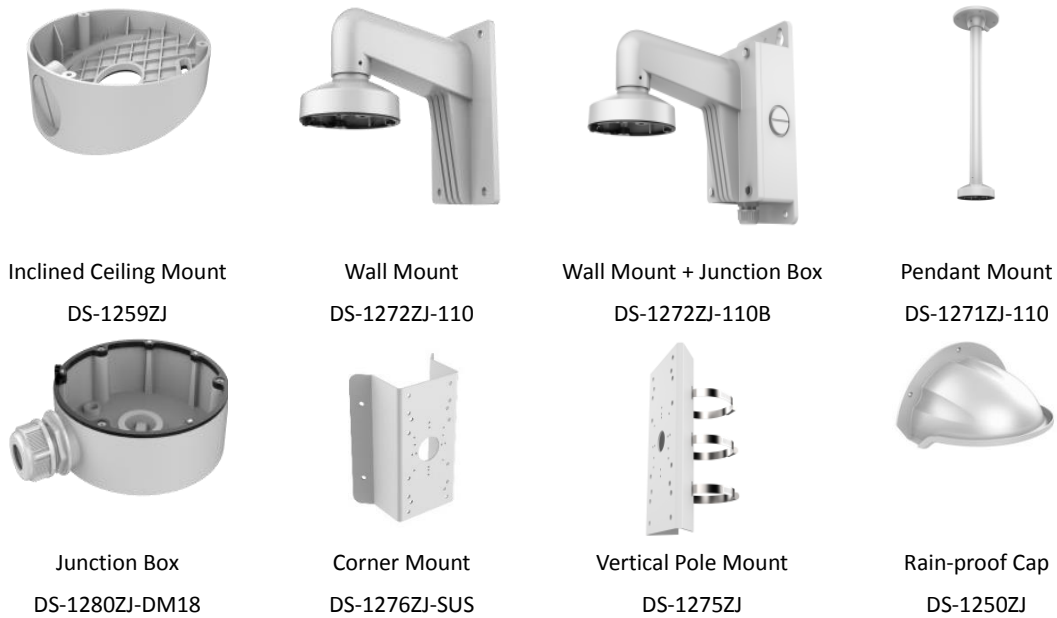

Material	Camera body: metal, bubble: plastic
Dimensions	Camera: Φ 111 mm \times 82.4 mm (Φ 4.4" \times 3.2") Package: 134 \times 134 \times 108 mm (5.3" \times 5.3" \times 4.3")
Weight	Camera: approx. 500 g (1.1 lb.)

Available Model

DS-2CD2163G0-I (2.8/4/6/8 mm), DS-2CD2163G0-IS (2.8/4/6/8 mm)

Dimension

Accessory

Wall Mount
DS-1258ZJ

Inclined Ceiling Mount
DS-1259ZJ(Black)

Pendant Mount
DS-1271ZJ-110(Black)

Wall Mount
DS-1272ZJ-110(Black)