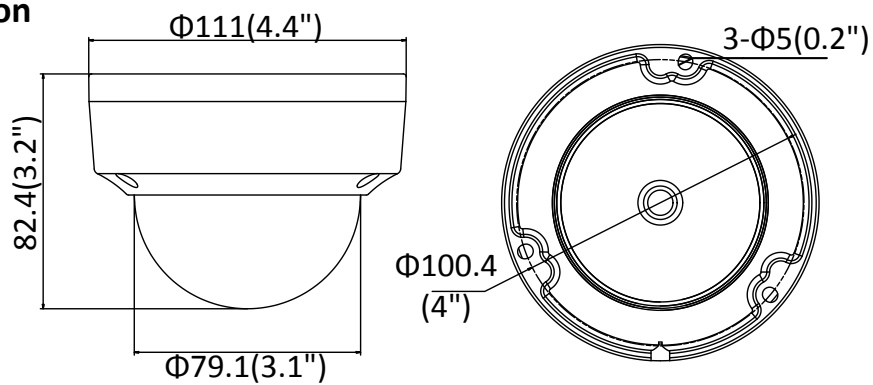

Material	Camera body: metal, bubble: plastic
Dimensions	Camera: $\Phi 111 \times 82.4$ mm ($\Phi 4.4'' \times 3.2''$) Package: $134 \times 134 \times 108$ mm ($5.3'' \times 5.3'' \times 4.3''$)
Weight	Camera: Approx. 610 g (1.3 lb.) With Package: Approx. 820 g (1.8 lb.)

Available Model:

DS-2CD2143G0-I (2.8/4/6/8 mm), DS-2CD2143G0-IS (2.8/4/6/8 mm)

Dimension