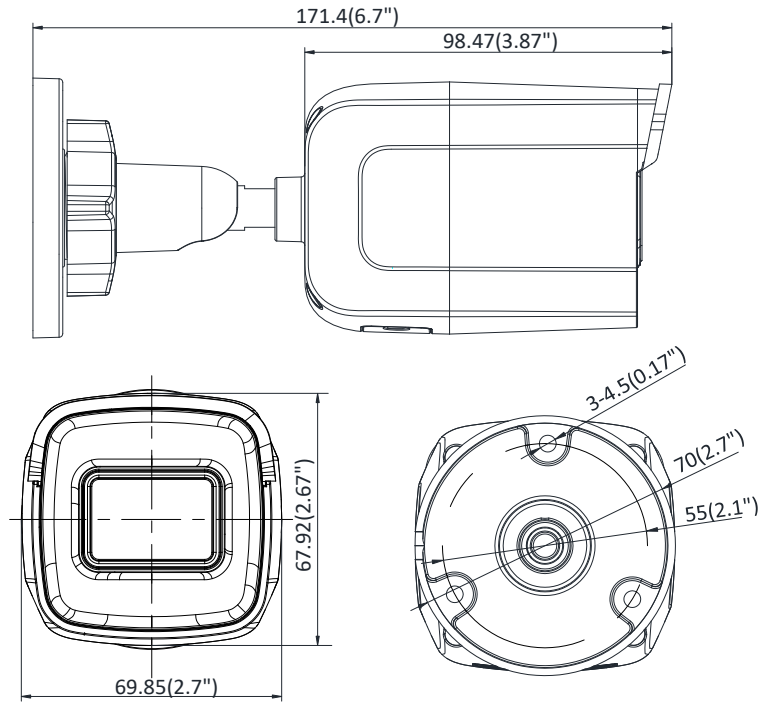

Protocols	TCP/IP, ICMP, HTTP, HTTPS, FTP, DHCP, DNS, DDNS, RTP, RTSP, RTCP, PPPoE, NTP, UPnP, SMTP, SNMP, IGMP, 802.1X, QoS, IPv6, UDP, Bonjour
General Function	One-key reset, anti-flicker, three streams, heartbeat, mirror, password protection, privacy mask, watermark, IP address filter
Firmware Version	V5.5.61
API	ONVIF (PROFILE S, PROFILE G), ISAPI
Simultaneous Live View	Up to 6 channels
User/Host	Up to 32 users 3 levels: Administrator, Operator and User
Client	iVMS-4200, Hik-Connect, iVMS-5200, iVMS-4500
Web Browser	IE8+, Chrome 31.0-44, Firefox 30.0-51, Safari 8.0+
Interface	
Communication Interface	1 RJ45 10M/100M self-adaptive Ethernet port
On-board Storage	Built-in micro SD/SDHC/SDXC slot, up to 128 GB
Reset Button	Yes
Smart Feature-set	
Behavior Analysis	Line crossing detection, intrusion detection, unattended baggage detection, object removal detection
Exception Detection	Scene change detection
Face Detection	Yes
General	
Operating Conditions	-30 °C to +60 °C (-22 °F to +140 °F), humidity 95% or less (non-condensing)
Power Supply	12 VDC ± 25%, 5.5 mm coaxial power plug PoE (802.3af, class 3)
Power Consumption	12 VDC, 0.5 A, max: 6 W PoE: (802.3af, 36 VDC to 57 VDC), 0.2 A to 0.1 A, max: 7.5 W
IR Range	Up to 30 m
Wavelength	850 nm
Protection Level	IP67, IK10
Material	Front cover: metal, back cover: metal, sun shield: plastic
Dimensions	Camera: 70 × 68 × 171 mm (2.8" × 2.7" × 6.7")
Weight	Camera: 400 g (0.9 lb.) With package: 700 g (1.5 lb.)

Available Model

DS-2CD2065FWD-I (2.8/4/6 mm)

Dimensions

Unit: mm(inch)

Accessories

Distributed by

DS-1280ZJ-XS
Junction Box

HIKVISION