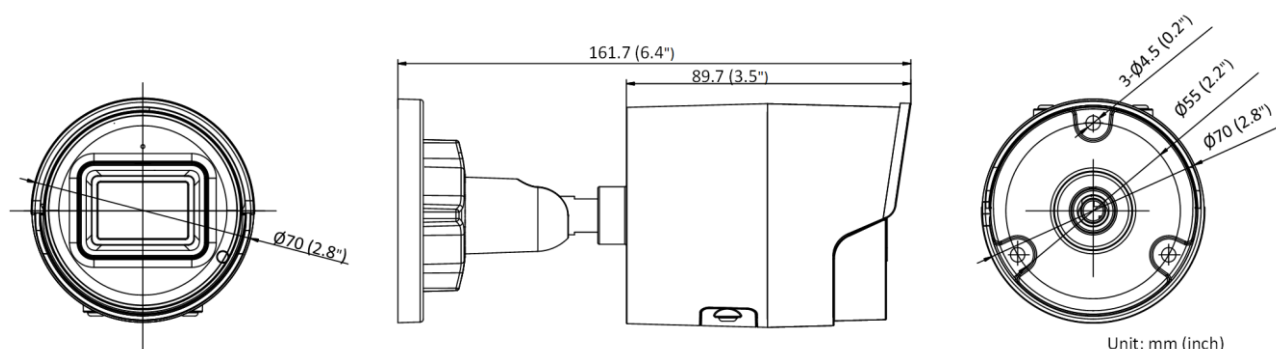

Power Consumption and Current	12 VDC, 0.5 A, max. 6.0 W PoE: (802.3af, 36 V to 57 V), 0.2 A to 0.13 A, max. 7.0 W
Power Interface	Ø5.5 mm coaxial power plug
Material	ADC12
Camera Dimension	Ø70 × 161.7 mm (2.8" × 6.4")
Package Dimension	216 × 121 × 118 mm (8.5" × 4.8" × 4.6")
Camera Weight	Approx. 480 g (1.1 lb.)
With Package Weight	Approx. 696 g (1.5 lb.)
Linkage Method	Upload to NAS/memory card, notify surveillance center, trigger record, trigger capture
Web Client Language	33 languages English, Russian, Estonian, Bulgarian, Hungarian, Greek, German, Italian, Czech, Slovak, French, Polish, Dutch, Portuguese, Spanish, Romanian, Danish, Swedish, Norwegian, Finnish, Croatian, Slovenian, Serbian, Turkish, Korean, Traditional Chinese, Thai, Vietnamese, Japanese, Latvian, Lithuanian, Portuguese (Brazil), Ukrainian
General Function	Anti-flicker, heartbeat, mirror, privacy masks, flash log, password reset via e-mail, pixel counter
Software Reset	Yes
Approval	
EMC	FCC (47 CFR Part 15, Subpart B); CE-EMC (EN 55032: 2015, EN 61000-3-2: 2014, EN 61000-3-3: 2013, EN 50130-4: 2011 +A1: 2014); RCM (AS/NZS CISPR 32: 2015); IC (ICES-003: Issue 6, 2016); KC (KN 32: 2015, KN 35: 2015)
Safety	UL (UL 60950-1); CB (IEC 60950-1:2005 + Am 1:2009 + Am 2:2013); CE-LVD (EN 60950-1:2005 + Am 1:2009 + Am 2:2013); BIS (IS 13252(Part 1):2010+A1:2013+A2:2015); LOA (IEC/EN 60950-1)
Environment	CE-RoHS (2011/65/EU); WEEE (2012/19/EU); Reach (Regulation (EC) No 1907/2006)
Protection	Ingression protection: IP67 (IEC 60529-2013)

▪ Available Model

DS-2CD2046G2-I(2.8 mm, 4 mm, 6 mm)

DS-2CD2046G2-IU(2.8 mm, 4 mm, 6 mm)

▪ Dimension

▪ **Accessory**

DS-1280ZJ-XS
Junction Box

Distributed by

**HIKVISION®****Headquarters**