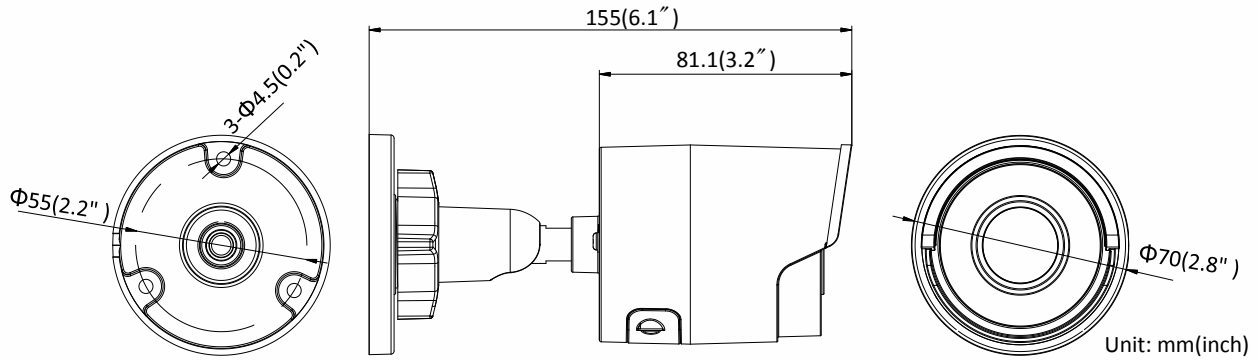

Available Model

DS-2CD2045FWD-I (2.8/4/6/8/12 mm)

Dimension