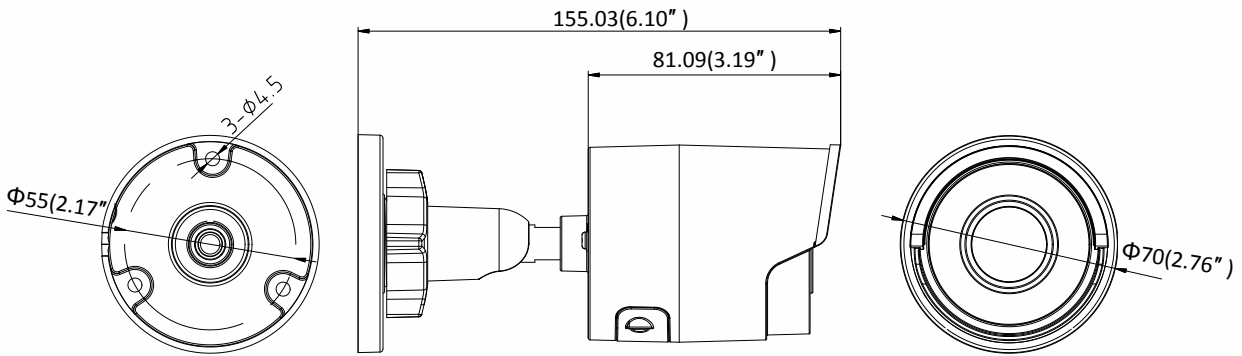

Dimension

Accessory

Distributed by

HIKVISION®

Headquarters

No.555 Qianmo Road, Binjiang District,
Hangzhou 310051, China
T +86-571-8807-5998
overseasbusiness@hikvision.com

Hikvision USA
T +1-909-895-0400
sales.usa@hikvision.com

Hikvision Italy
T +39-0438-6902
info.it@hikvision.com

Hikvision Singapore
T +65-6684-4718
sg@hikvision.com

Hikvision Africa
T +27 (0) 0351172
sale.africa@hikvision.com

Hikvision Europe
T +31-23-55-42-770
info.eu@hikvision.com

Hikvision France
T +33(0)1-85-330-450
info.fr@hikvision.com

Hikvision Oceania
T +61-2-8599-4233
salesau@hikvision.com

Hikvision Hong Kong
T +852-2151-1761

Hikvision Middle East
T +971-4-8816086
salesme@hikvision.com

Hikvision Spain
T +34-91-737-16-55
info.es@hikvision.com

Hikvision Canada
T +1-909-895-0400
sales.usa@hikvision.com

Hikvision Russia
T +7-495-669-67-99
saleru@hikvision.com

Hikvision Poland
T +48-22-460-01-50
poland@hikvision.com

Hikvision Korea
T +82-31-731-8841
sales.korea@hikvision.com

Hikvision India
T +91-22-28469900
sales@pramahikvision.com

Hikvision UK
T +01628-902140
support.uk@hikvision.com

Hikvision Brazil
T +55 11 3318-0050
Latam.support@hikvision.com