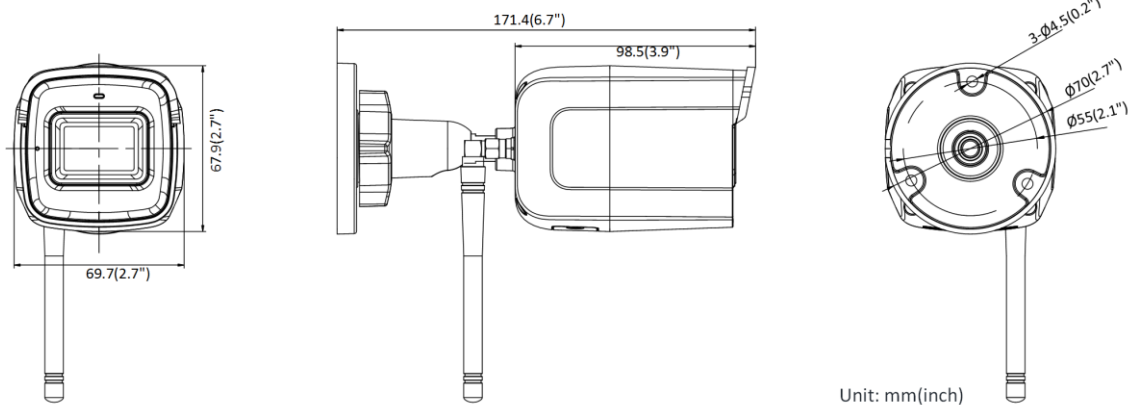

H.265 Type	Main Profile
Video Bit Rate	32 Kbps to 8Mbps
Audio	
Audio Compression	G.711/G.722.1/G.726/MP2L2/PCM
Audio Bit Rate	64Kbps(G.711)/16Kbps(G.722.1)/16Kbps(G.726)/32-192Kbps(MP2L2)
Environment Noise Filtering	Yes
Audio Sampling Rate	8 kHz/16 kHz/32 kHz/44.1 kHz/48 kHz
Smart Feature-Set	
Region of Interest	Support 1 fixed region for main stream and sub-stream
Image	
Image Enhancement	BLC/3D DNR
Image Setting	Saturation, brightness, contrast and sharpness are adjustable via client software and web browser
Day/Night Switch	Auto/Scheduled/Day/Night
Wi-Fi	
Wireless Standards	IEEE802.11b, 802.11g, 802.11n
Frequency	2.4 GHz - 2.4835 GHz
Protocol	802.11b: CCK, QPSK, BPSK 802.11g/n: OFDM
Channel Bandwidth	20/40 MHz
Security	64/128-bit WEP, WPA-PSK/WPA2-PSK
Transfer Rate	11b: 11Mbps 11g: 54 Mbps 11n: up to 150 Mbps
Wireless Range	Up to 50 m (The performance varies based on actual environment)
Interface	
Communication Interface	1 RJ45 10M/100M self-adaptive Ethernet port
Audio	1 Built-in mic, mono sound
On-board Storage	Built-in microSD/SDHC/SDXC slot, up to 128 GB
General	
Firmware Version	V5.5.88
General Function	One-key reset, heartbeat, mirror, password protection, privacy mask, watermark, IP address filter
Reset	Yes
Startup and Operating Conditions	-30 °C to +60 °C (-22 °F to +140 °F), humidity 95% or less (non-condensing)
Power Supply	12 VDC ± 25%, Ø5.5 mm coaxial plug power
Power Consumption and Current	12 VDC, 0.5 A, max. 6 W, <20 dBm
Material	Front cover: plastic, camera body: metal
Dimensions	Camera: 69.7 mm × 67.9 mm × 171.4 mm (2.7" × 2.7" × 6.7") With package: 216 mm × 121 mm × 118 mm (8.5" × 4.8" × 4.6")
Weight	Camera: approx. 372 g (0.8 lb.) With package: approx. 659 g(1.5 lb.)
Approval	
Protection	Ingress protection: IP66 (IEC 60529-2013)

Compression Standard

H.264+	Main stream supports
H.265+	Main stream supports

Available Model

DS-2CD2041G1-IDW1(2.8/4 mm)

Dimension

Accessory

Optional

DS-1280ZJ-XS
Junction box