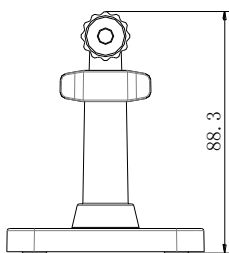

## DS-1291ZJ-BL

Desktop/Pendant Mount for Covert Camera

### Features:

- Adopt universal regulating mechanism, easy to adjust
- Support desktop mounting and pendant mounting

### Dimension:

### Parameter:

Model	DS-1291ZJ-BL
Parameters	Desktop/Pendant Mount for Covert Camera
Appearance	Black
Material	Plastic
Dimension	87x73x73mm
Weight	70.5g

**Note:** The actual dome camera may vary from the picture above.