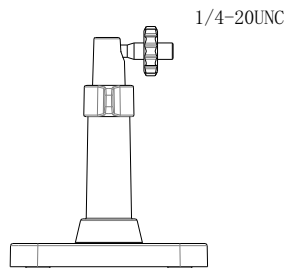

## DS-1291ZJ-BL

Desktop/Pendant Mount for Covert Camera

### Features:

- Adopt universal regulating mechanism, easy to adjust
- Support desktop mounting and pendant mounting

### Dimension:

### Parameter:

Model	DS-1291ZJ-BL
Parameters	Desktop/Pendant Mount for Covert Camera
Appearance	Black
Material	Plastic
Dimension	87x73x73mm
Weight	70.5g

**Note:** The actual dome camera may vary from the picture above.