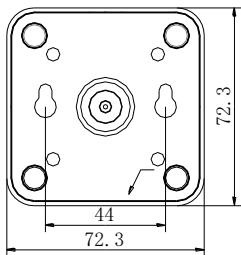

## DS-1291ZJ-BL

Desktop/Pendant Mount for Covert Camera

### Dimension:

### Parameter:

Model	DS-1291ZJ-BL
Parameters	Desktop/Pendant Mount for Covert Camera
Appearance	Black
Material	Plastic
Dimension	87x73x73mm
Weight	70.5g

**Note:** The actual dome camera may vary from the picture above.