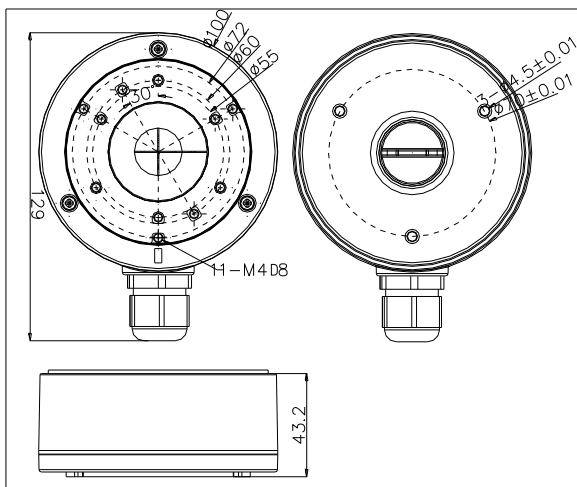

DS-1280ZJ-XS

Junction Box for Dome(Bullet) Camera

Features:

- Aluminum alloy material with surface spray treatment
- Cable hole on bracket makes the feature better

Dimension:

Note: The actual bracket may vary from the picture above.

Order Model:

DS-1280ZJ-XS

Parameter:

| | |
|------------|--------------------------------------|
| Model | DS-1280ZJ-XS |
| Parameters | Junction Box for Dome(Bullet) Camera |
| Appearance | Hikvision White |
| Material | Aluminum Alloy |
| Dimension | Φ 100 x 43.2 x 129mm |
| Weight | 320g |

Notice:

- The bracket should be installed on flat wall
- Waterproof rubber is necessary for outdoor application
- The wall must be capable of supporting over 3 times as much as the total weight of the camera and the mount.
- The maximum load capacity of the bracket is **4.5KG**