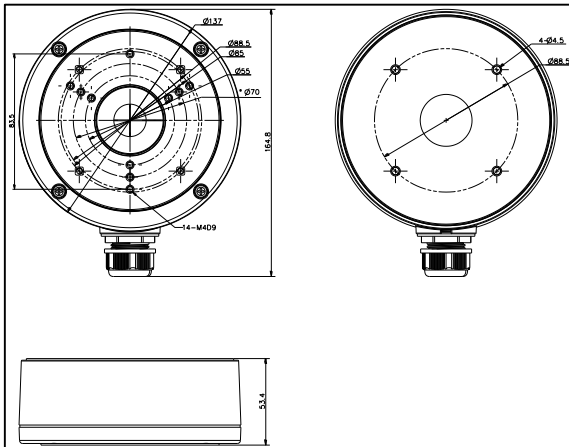

DS-1280ZJ-S

Junction Box for Dome Camera

Features:

- Aluminum alloy material with surface spray treatment
- Waterproof design
- Cable hole on bracket makes the feature better

Dimension:

Order Model:

DS-1280ZJ-S

Parameter:

Model	DS-1280ZJ-S
Parameters	Junction Box for Dome Camera
Appearance	Hikvision White
Material	Aluminum Alloy
Dimension	Φ 137 x 53.4x 164.8mm
Weight	527g

Notice:

- The bracket should be installed on flat wall
- Waterproof rubber is necessary for outdoor application
- The wall must be capable of supporting over 3 times as much as the total weight of the camera and the mount.
- The maximum load capacity of the bracket is **4.5KG**

Note: The actual bracket may vary from the picture above.