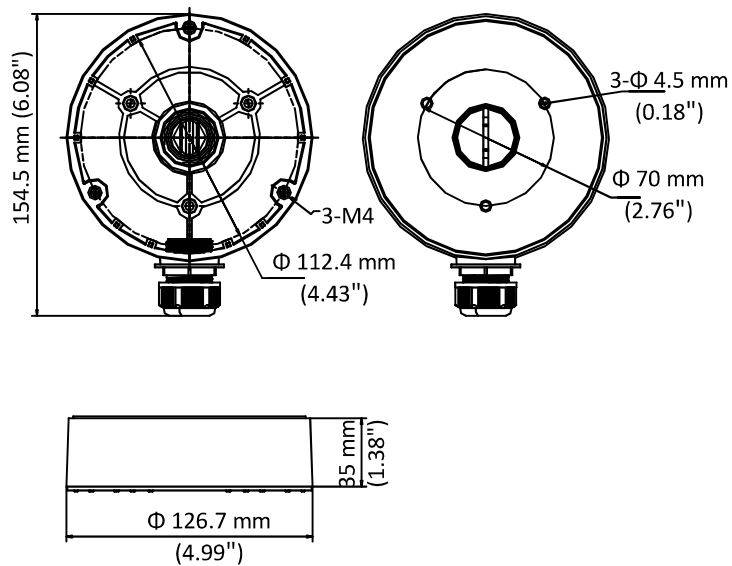

DS-1280ZJ-DM8

Junction Box for Dome Camera

Features

- Aluminum alloy material with surface spray treatment
- Side inlet and bottom inlet
- Interchangeable bottom waterproof cover and side gland nut
- Waterproof design

Dimension

Available Model

DS-1280ZJ-DM8

Parameter

Model	DS-1280ZJ-DM8
Parameters	Junction Box for Dome Camera
Appearance	Hikvision White
Material	Aluminum Alloy
Dimension	Φ 126.7 mm × 35 mm (4.99" × 1.38")
Weight	Approx.: 210 g (0.46 lb.)

Notes

- The junction box should be installed on the flat surface.
- The waterproof rubber is necessary for the outdoor application.
- The wall must be capable of supporting at least 3 times as much as the total weight of the camera and the bracket.
- The maximum load capacity of the bracket is 1 Kg (2.2 lb.).