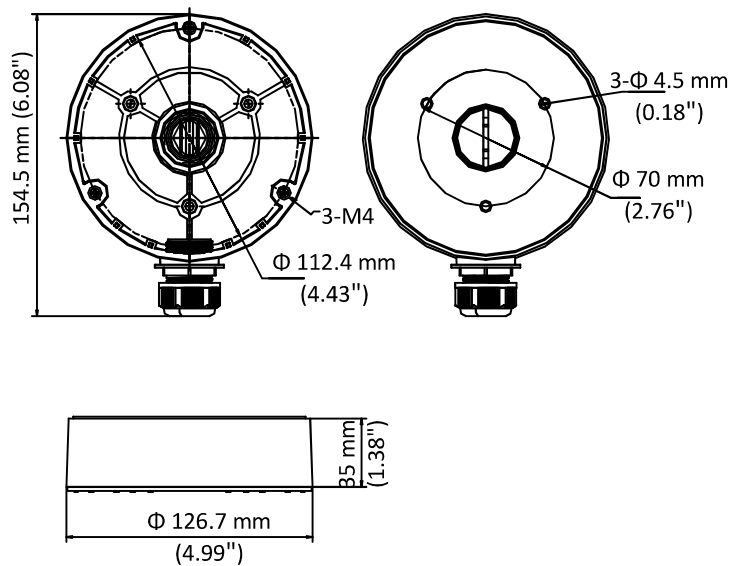

DS-1280ZJ-DM8-Black

Junction Box for Dome Camera

Feature

- Aluminum alloy material with surface spray treatment
- With side inlet(s) and bottom inlet(s)
- With interchangeable bottom waterproof cover and side gland nut
- Adopts waterproof design

Dimension

Available Model

DS-1280ZJ-DM8-Black

Parameter

Model	DS-1280ZJ-DM8-Black
	Junction Box for Dome Camera
Appearance	Hikvision Black
Material	Aluminum Alloy
Dimension	Φ126.7 mm × 35 mm (4.99" × 1.38")
Weight	Approx. 210 g (0.46 lb.)

Notes

- The junction box should be installed on the flat surface.
- The waterproof rubber is necessary for the outdoor application.
- The wall should be capable of supporting at least 3 times as much as the total weight of the camera, and the junction box.
- The maximum load capacity of the junction box is 1 kg (2.2 lb.).