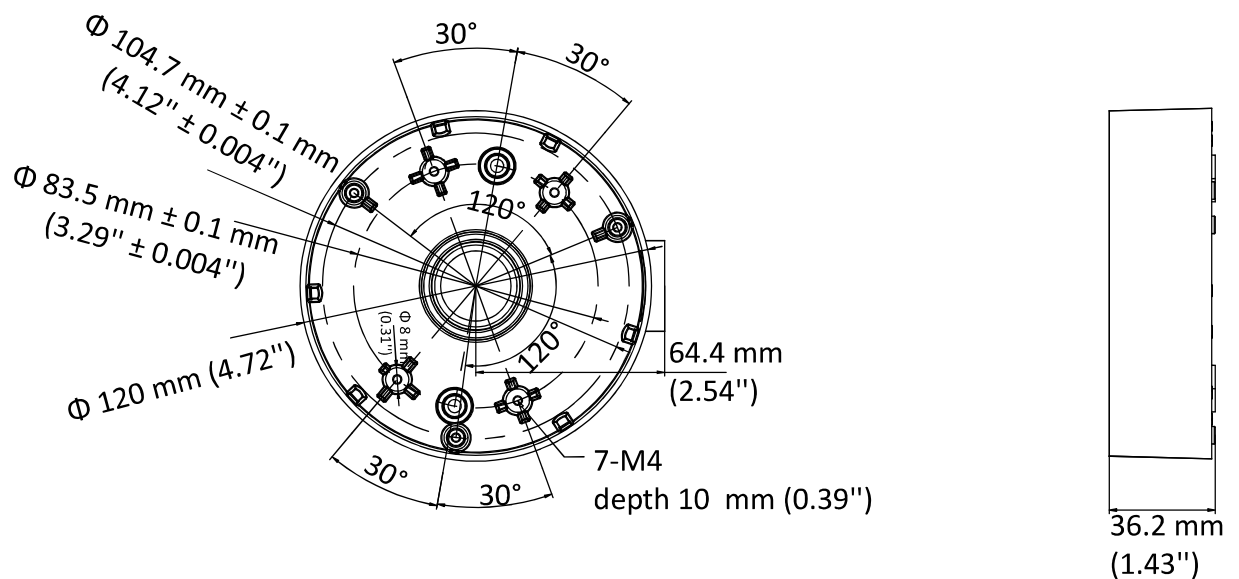

DS-1280ZJ-DM46-Black

Junction Box

Feature

- Aluminum alloy with surface spray treatment
- With bottom outlet(s), and side outlet(s)
- Applied to both indoor conditions, and outdoor conditions

Dimension

Available Model

DS-1280ZJ-DM46-Black

Parameter

Model	DS-1280ZJ-DM46-Black
Parameters	Junction Box
Appearance	Hikvision Black
Material	Alloy
Dimension	$\Phi 120 \text{ mm} \times 36.2 \text{ mm}$ ($\Phi 4.72'' \times 1.43''$)
Weight	Approx. 250 g (0.55 lb.)

Note

- The junction box should be installed on a flat surface.
- Waterproof rubber is necessary for the outdoor application.
- The wall should be capable of supporting at least 3 times as much as the total weight of the camera and the junction box.
- The junction box's maximum load capacity is 4.5 kg (9.92 lb.).