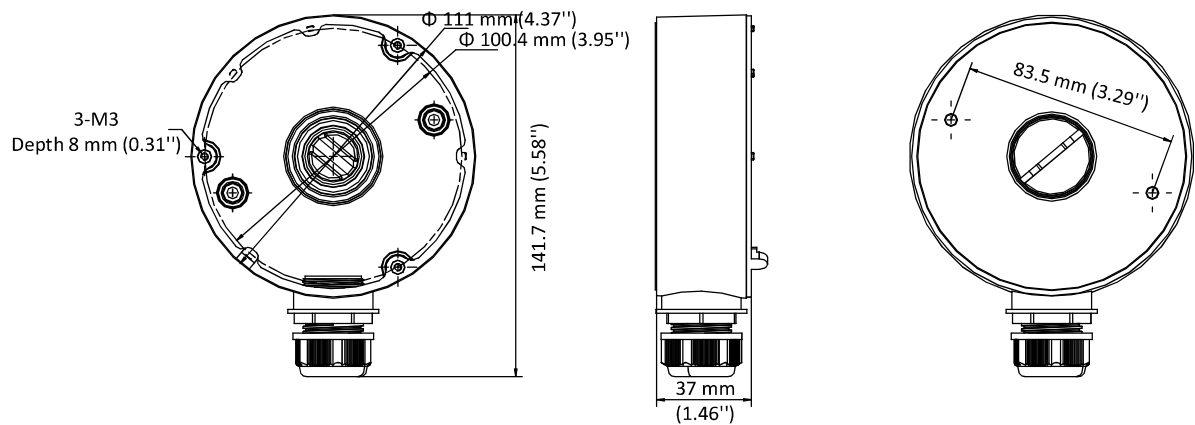

#### Dimension

#### Parameter

Model	DS-1280ZJ-DM18
Parameters	Junction Box
Appearance	Hikvision White
Material	Aluminum Alloy
Dimension	$\Phi 111 \text{ mm}$ ( $\Phi 4.37''$ )
Weight	Approx. 150 g (0.33 lb.)

#### Note

- The junction box should be installed on a flat surface.
- Waterproof rubber is necessary for outdoor application.
- The wall should be capable of supporting over 3 times as much as the total weight of the camera and the junction box.
- The maximum load capacity of the junction box is 4.5 kg (9.92 lb.).