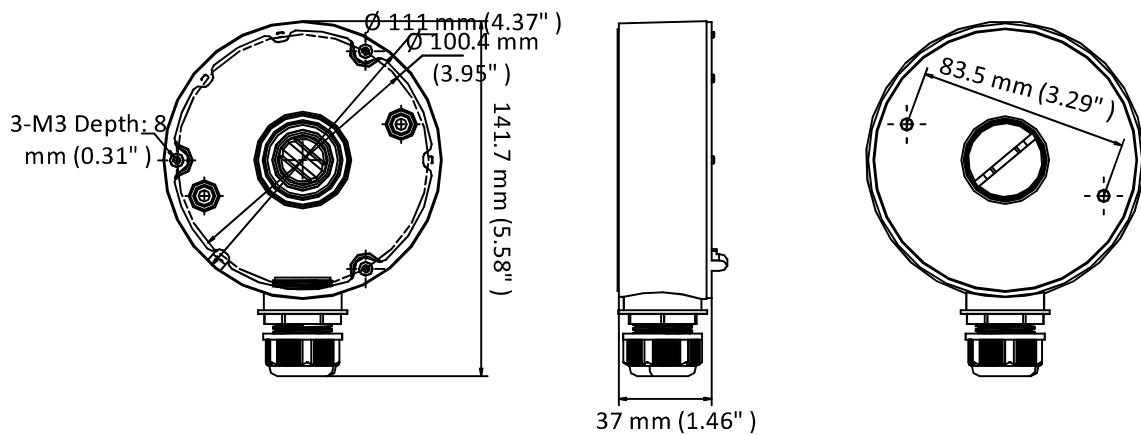

DS-1280ZJ-DM18(Black)

Junction Box

Features

- Aluminum alloy with surface spray treatment
- Side outlet, and bottom outlet
- Interchangeable bottom waterproof cover, and side gland nut
- Applies to both indoor conditions, and outdoor conditions

Dimension

Available Model

DS-1280ZJ-DM18(Black)

Parameter

Model	DS-1280ZJ-DM18(Black)
Parameters	Junction Box
Appearance	Black
Material	Aluminum Alloy
Dimension	141.7 mm × 37 mm × Ø 111 mm (5.58" × 1.46" × Ø 4.37")
Weight	1490 g (3.28 lb.)

Notes

- The junction box should be installed on the flat surface.
- Waterproof rubber is necessary for outdoor application.
- The wall must be capable of supporting at least 3 times as much as the total weight of the camera, and the mount.
- The maximum load capacity of the junction box is 4.5 kg (9.9 lb.).