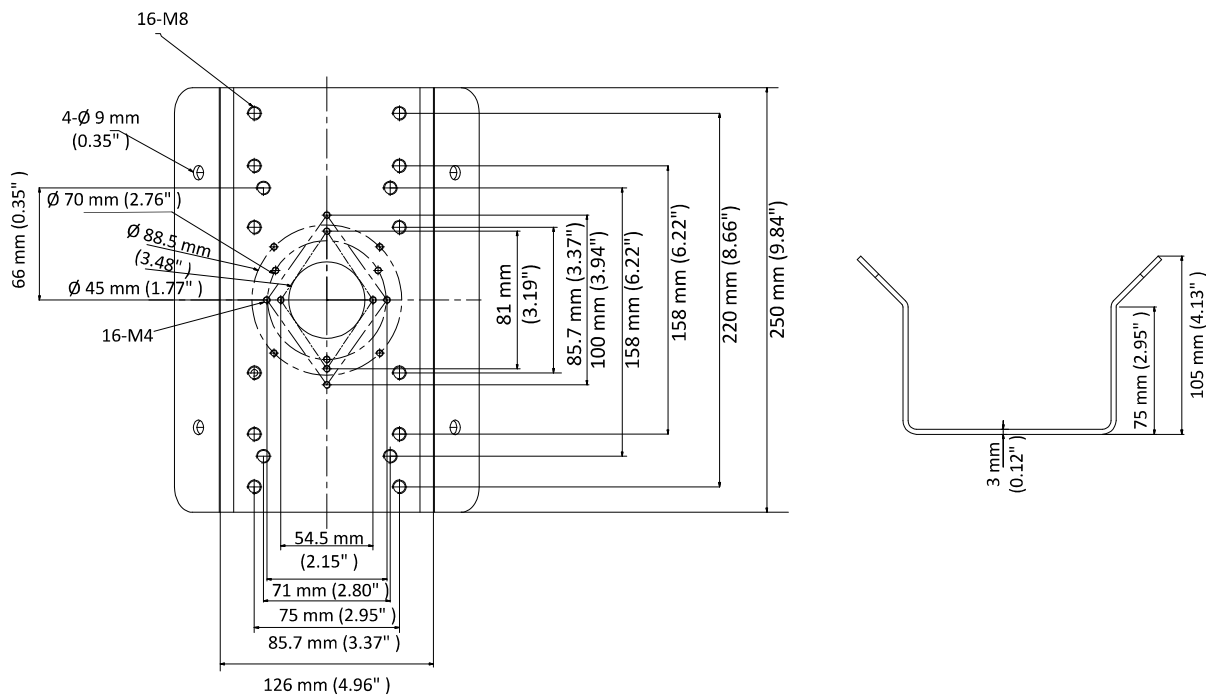

### Corner Mount

#### Feature

- Stainless steel with surface spray treatment
- One piece stainless steel formation ensures the reliable structure
- Expand camera's field of view

#### Dimension

#### Parameter

Model	DS-1276ZJ-SUS
Parameters	Corner Mount
Appearance	Hikvision White
Material	Stainless Steel
Dimension	126 mm × 105 mm × 250 mm (4.96" × 4.13" × 9.84")
Weight	1990 g (4.39 lb.)