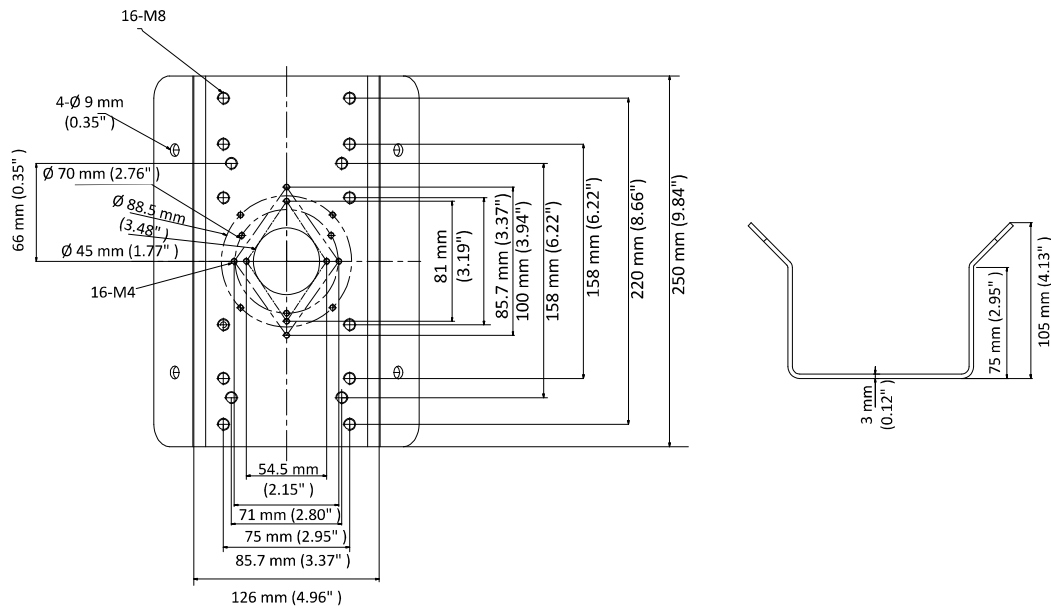

DS-1276ZJ-SUS-Black

Corner Mount

Feature

- Stainless steel with surface spray treatment
- One-piece formation ensures the reliable structure
- Expands a camera's field of view

Dimension

Available Model

DS-1276ZJ-SUS-Black

Parameter

Model	DS-1276ZJ-SUS-Black
Parameters	Corner Mount
Appearance	Hikvision Black
Material	SUS304
Dimension	126 mm × 105 mm × 250 mm (4.96" × 4.13" × 9.84")
Weight	Approx. 1990 g (4.39 lb.)

Note

- This mount is designed to be used along with a wall mount.
- The mount should be installed on a flat surface.
- The waterproof rubber is necessary for the outdoor application.
- The wall should be capable of supporting at least 3 times as much as the total weight of the camera, and the mount.
- The maximum load capacity of the mount is 10 kg (22 lb.).