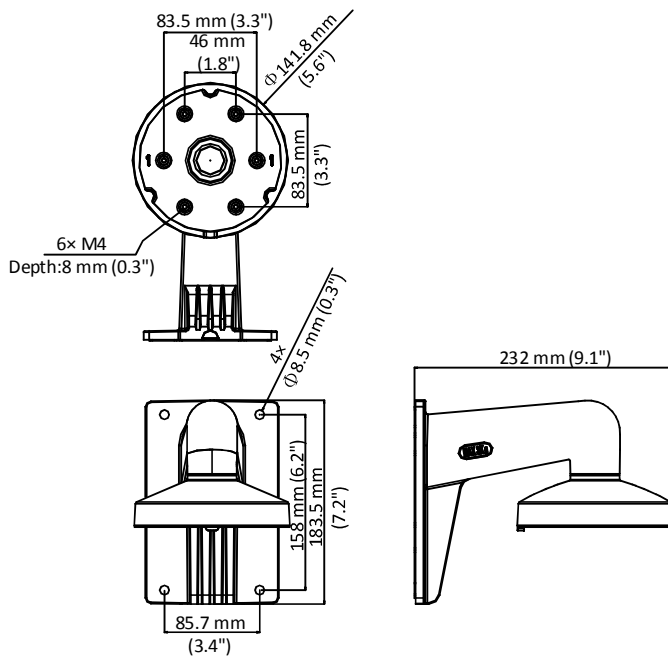

DS-1273ZJ-DM32

Wall Mounting Bracket for Dome Camera

Features

- Aluminum alloy material with surface spray treatment
- The lower bowl facilitates the installation
- Water proof design

Dimension

Available Model

DS-1273ZJ-DM32

Parameter

Model	DS-1273ZJ-DM32
Parameters	Wall Mounting Bracket for Dome Camera
Appearance	Hikvision White
Material	Aluminum Alloy
Dimension	Φ 141.8 mm × 183.5 mm × 232 mm (5.6" × 7.2" × 9.1")
Weight	650 g (1.4 lb.)

Notes

- The bracket should be installed on the flat wall.
- The wall must be capable of supporting at least 3 times as much as the total weight of the camera and the bracket.
- The maximum load capacity of the bracket is 3 KG (6.6 lb.).