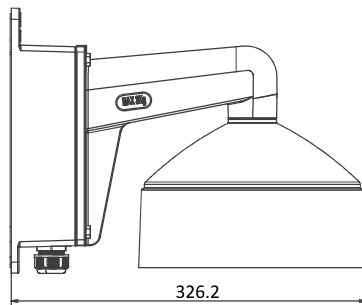

DS-1273ZJ-DM30-B

Wall Mounting Bracket for Dome Camera

Features

- Aluminum alloy material with surface spray treatment
- Waterproof design
- Design of cap is for convenient wiring

Dimension

Unit: mm

Available Model

DS-1273ZJ-DM30-B

Parameters

Model	DS-1273ZJ-DM30-B
Parameters	Wall Mounting Bracket for Dome Camera
Appearance	Hikvision White
Material	Aluminum Alloy
Dimension	Φ209×243×326mm
Weight	2500g

Notes

- The bracket should be installed on flat wall
- Waterproof rubber is necessary for outdoor application
- The wall must be capable of supporting over 3 times as much as the total weight of the camera and the mount.
- The maximum load capacity of the bracket is 3KG