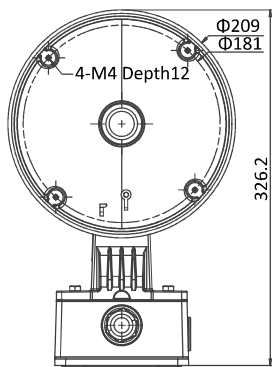

DS-1273ZJ-DM30-B

Wall Mounting Bracket for Dome Camera

Features

- Aluminum alloy material with surface spray treatment
- Waterproof design
- Design of cap is for convenient wiring

Dimension

Unit: mm

Available Model

DS-1273ZJ-DM30-B

Parameters

Model	DS-1273ZJ-DM30-B
Parameters	Wall Mounting Bracket for Dome Camera
Appearance	Hikvision White
Material	Aluminum Alloy
Dimension	Φ209×243×326mm
Weight	2500g

Notes

- The bracket should be installed on flat wall
- Waterproof rubber is necessary for outdoor application
- The wall must be capable of supporting over 3 times as much as the total weight of the camera and the mount.
- The maximum load capacity of the bracket is 3KG