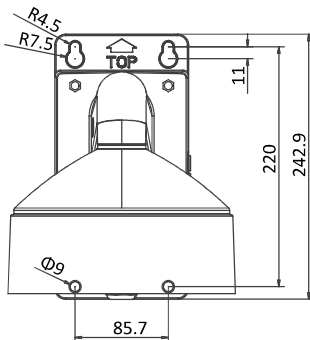

DS-1273ZJ-DM30-B

Wall Mounting Bracket for Dome Camera

Features

- Aluminum alloy material with surface spray treatment
- Waterproof design
- Design of cap is for convenient wiring

Dimension

Unit: mm

Available Model

DS-1273ZJ-DM30-B

Parameters

Model	DS-1273ZJ-DM30-B
Parameters	Wall Mounting Bracket for Dome Camera
Appearance	Hikvision White
Material	Aluminum Alloy
Dimension	Φ209×243×326mm
Weight	2500g

Notes

- The bracket should be installed on flat wall
- Waterproof rubber is necessary for outdoor application
- The wall must be capable of supporting over 3 times as much as the total weight of the camera and the mount.
- The maximum load capacity of the bracket is 3KG