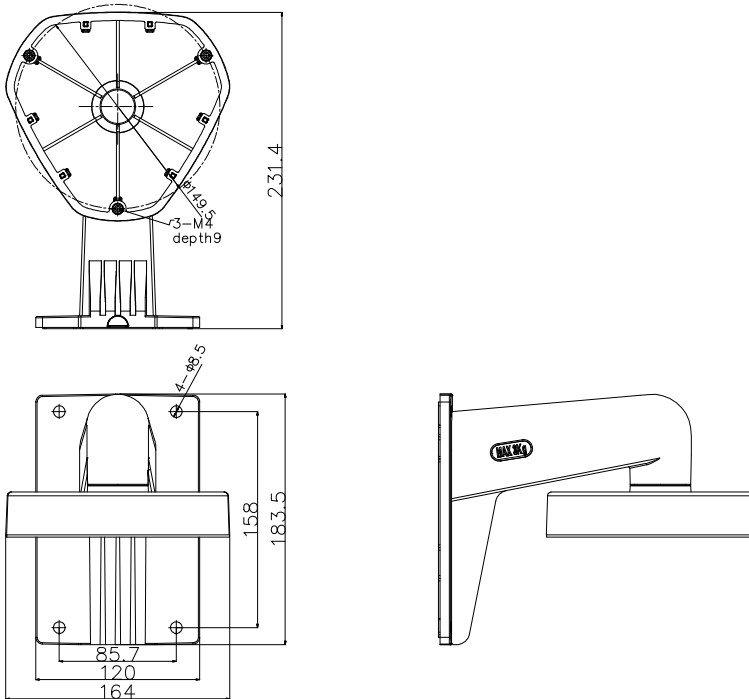

DS-1273ZJ-DM25

Wall Mounting Bracket for Dome Camera

Features

- Aluminum alloy material with surface spray treatment
- Waterproof design
- Design of cap is for convenient wiring

Dimension

Available Model

DS-1273ZJ-DM25

Parameters

Model	DS-1273ZJ-DM25
Parameters	Wall Mount Bracket for Dome Camera
Appearance	Hikvision White
Material	Aluminum Alloy
Dimension	231.4×183.5×164mm
Weight	870g

Notes

- The bracket should be installed on flat wall
- Waterproof rubber is necessary for outdoor application
- The wall must be capable of supporting over 3 times as much as the total weight of the camera and the mount.
- The maximum load capacity of the bracket is 3KG