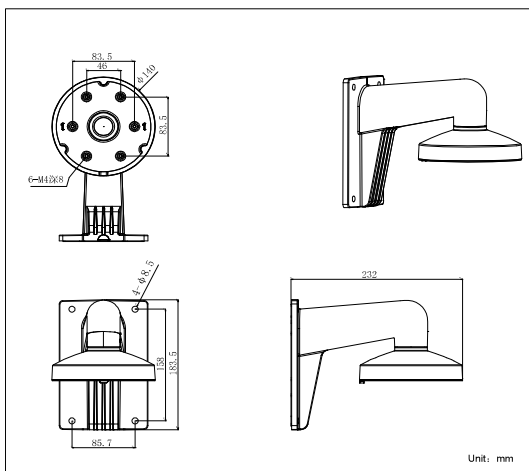

## DS-1273ZJ-140

DS-2CC51xxP(N) Wall Mounting Bracket for Dome Camera

### Features:

- Aluminum alloy material with surface spray treatment
- The outlet hole makes the feature looks better
- Better water proof design
- Convenient installation coordinating with lower bowl

### Dimension:

### Parameter:

Model	DS-1273ZJ-140
Parameters	DS-2CC51xxP(N) Wall Mounting Bracket for Dome Camera
Appearance	Hikvision White
Range of Application	Suitable for DS-2CC51xxP(N) dome camera wall mounting
Material	Aluminum Alloy
Dimension	Φ 140 × 182 × 120mm
Weight	703g