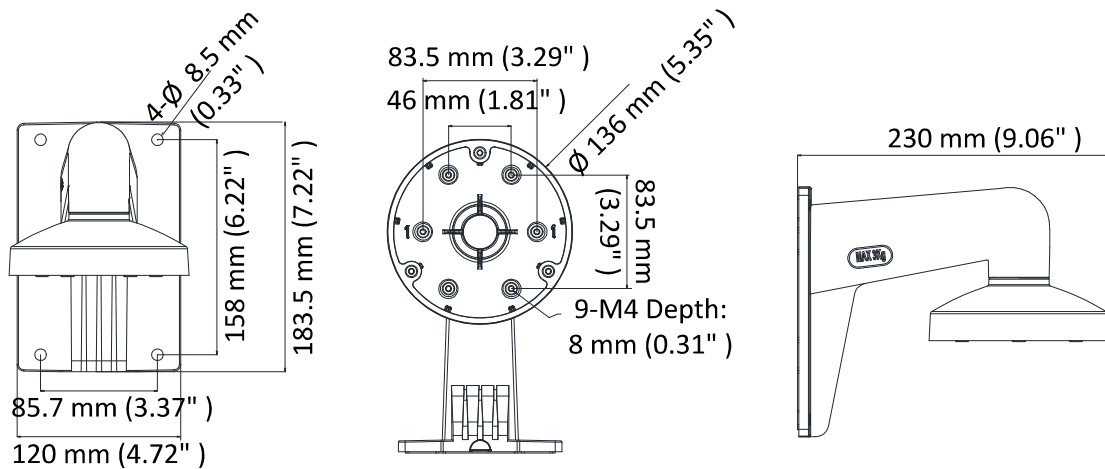

### Wall Mount

#### Dimension

#### Parameter

Model	DS-1273ZJ-135
Parameters	Wall Mount
Appearance	Hikvision White
Material	Aluminum Alloy
Dimension	Ø 136 mm × 183.5 mm × 230 mm (5.35" × 7.22" × 9.06")
Weight	704 g (1.55 lb.)

#### Note

- The mount should be installed on the flat wall.
- The waterproof rubber is necessary for the outdoor application.
- The pole must be capable of supporting at least 3 times as much as the total weight of the camera, and the mount.
- The mount's maximum load capacity is 3 kg (6.6 lb.).