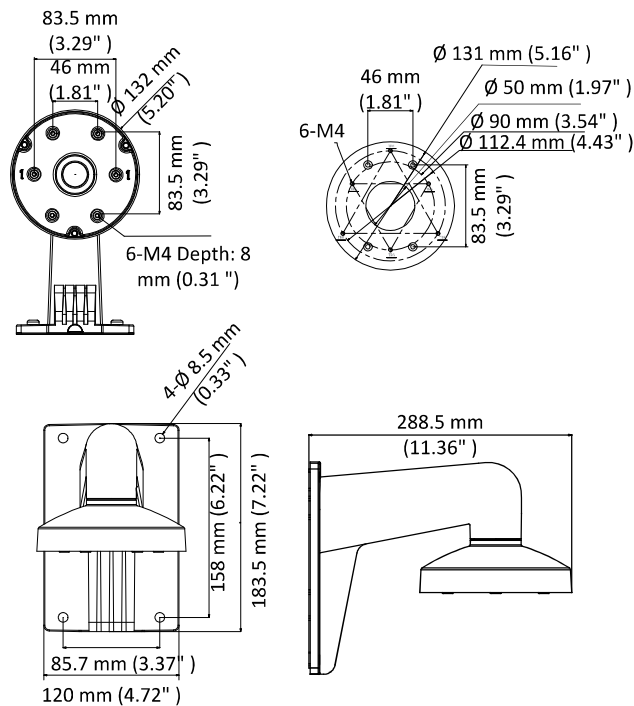

## DS-1273ZJ-130-TRL

Wall Mount

### Dimension

### Parameter

Model	DS-1273ZJ-130-TRL
Parameters	Wall Mount
Appearance	Hikvision White
Material	Aluminum Alloy
Dimension	Ø 132 mm × 183.5 mm × 288.5mm (5.20" × 7.22" × 11.36")
Weight	900 g (1.98 lb.)

### Note

- The mount should be installed on flat wall
- Waterproof rubber is necessary for the outdoor application.
- The wall must be capable of supporting at least 3 times as much as the total weight of the camera, and the mount.
- The mount's maximum load capacity is 3 kg (6.6 lb.).