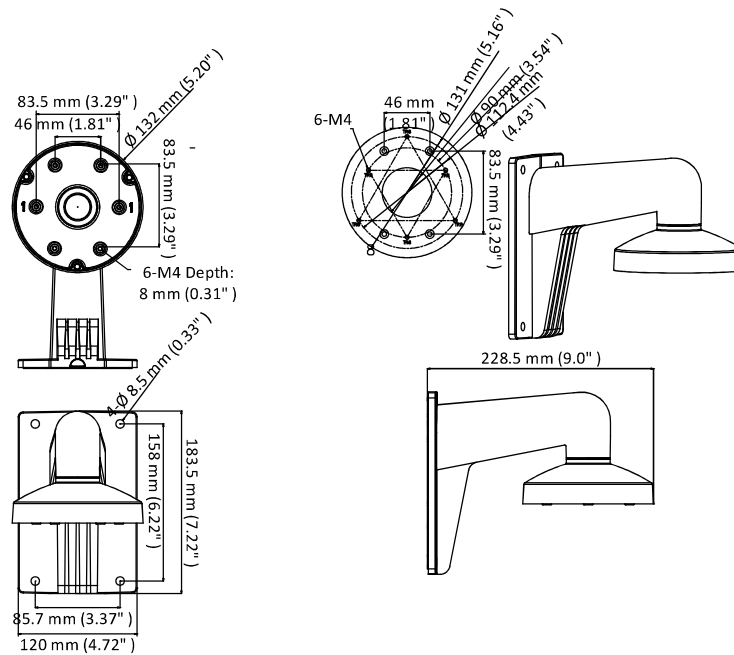

DS-1273ZJ-130-TRL(Black)

Wall Mount

Features

- Aluminum alloy with surface spray treatment
- Internal cable routing design
- Cap design facilitates installation

Dimension

Available Model

DS-1273ZJ-130-TRL(Black)

Parameter

Model	DS-1273ZJ-130-TRL(Black)
Parameters	Wall Mount
Appearance	Black
Material	Aluminum Alloy
Dimension	120 mm × 183.5 mm × 228.5 mm (4.72" × 7.22" × 9.0")
Weight	870 g (1.92 lb.)

Notes

- The mount should be installed on the flat surface.
- The wall must be capable of supporting at least 3 times as much as the total weight of the camera, and the mount.
- The maximum load capacity of the mount is 4.5 kg (9.9 lb.).