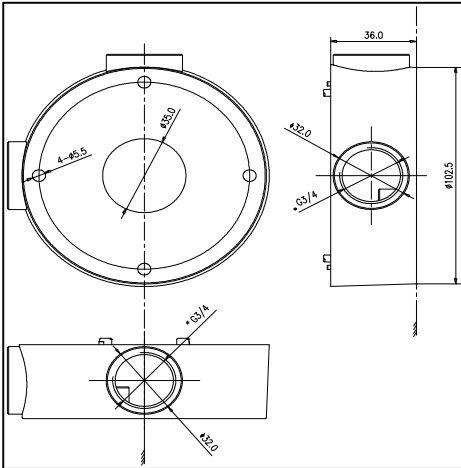

DS-1260ZJ

Junction Box for Bullet Camera

Features:

- Aluminum alloy material with surface spray treatment

Dimension:

Order Model:

DS-1260ZJ

Parameter:

Model	DS-1260ZJ
Parameters	Junction Box for Bullet Camera
Appearance	Hikvision White
Material	Aluminum Alloy
Dimension	Φ 88.5 mm
Weight	251g

Notice:

- The bracket should be installed on flat wall
- Waterproof rubber is necessary for outdoor application
- The wall must be capable of supporting over 3 times as much as the total weight of the camera and the mount.
- The maximum load capacity of the bracket is 4.5KG

Note: The actual dome camera may vary from the picture above.