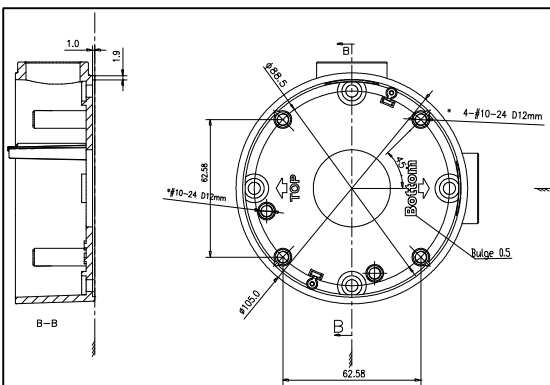

DS-1260ZJ

Junction Box for Bullet Camera

Features:

- Aluminum alloy material with surface spray treatment

Dimension:

Order Model:

DS-1260ZJ

Parameter:

Model	DS-1260ZJ
Parameters	Junction Box for Bullet Camera
Appearance	Hikvision White
Material	Aluminum Alloy
Dimension	Φ 88.5 mm
Weight	251g

Notice:

- The bracket should be installed on flat wall
- Waterproof rubber is necessary for outdoor application
- The wall must be capable of supporting over 3 times as much as the total weight of the camera and the mount.
- The maximum load capacity of the bracket is 4.5KG

Note: The actual dome camera may vary from the picture above.