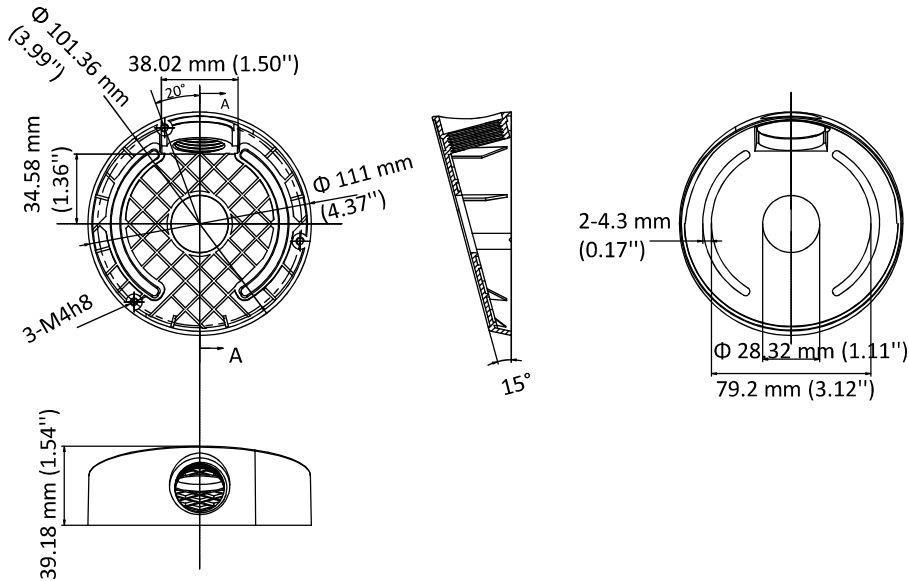

DS-1259ZJ-Black

Inclined Ceiling Mount

Feature

- With cable outlet(s)

Dimension

Available Model

DS-1259ZJ-Black

Parameter

Model	DS-1259ZJ-Black
Parameters	Inclined Ceiling Mount
Appearance	Hikvision Black
Material	PC, ABS
Dimension	Φ 111 mm × 39.18 mm (Φ 4.37" × 1.54")
Weight	Approx. 200 g (0.44 lb.)

Note

- The mount should be installed on a flat surface.
- The waterproof rubber is necessary for the outdoor application.
- The wall should be capable of supporting at least 3 times as much as the total weight of the camera, and the mount.
- The maximum load capacity of the mount is 2 kg (4.41 lb.).