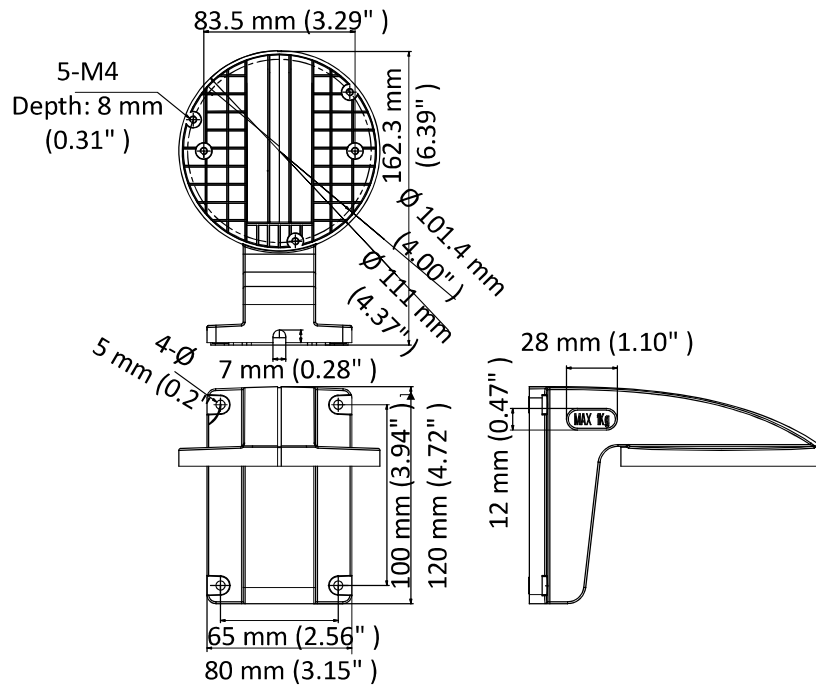

DS-1258ZJ(Black)

Wall Mount

Features

- Plastic with surface spray treatment
- Internal cable routing design

Dimension

Available Model

DS-1258ZJ(Black)

Parameter

Model	DS-1258ZJ(Black)
Parameters	Wall Mount
Appearance	Black
Material	ABS+PC
Dimension	$\varnothing 111$ mm \times 120 mm \times 80 mm (4.37" \times 4.72" \times 3.15")
Weight	200 g (0.44 lb.)

Notes

- The mount should be installed on the flat surface.
- The wall must be capable of supporting at least 3 times as much as the total weight of the camera, and the mount.
- The maximum load capacity of the mount is 1 kg (2.2 lb.).