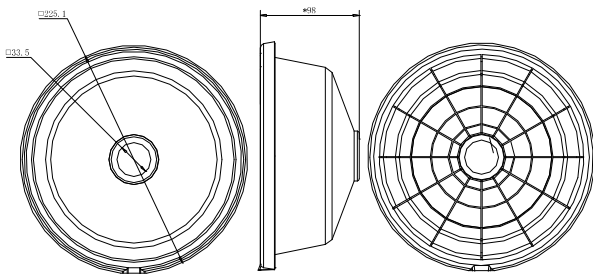

DS-1253ZJ-L

Rain Shade for Outdoor Dome Camera

Features:

- Water chute design for preventing rainwater from flowing to camera housing;
- Prevent direct sunlight and improve image quality;
- Rain protection and six-level windproof;
- Weaken the possibility of freezing;
- Match up with wall mount(DS-1273ZJ series)

Dimension:

Order Model:

DS-1253ZJ-L

Parameter:

Model	DS-1253ZJ-L
Parameters	Rain Shade for Outdoor Dome Camera
Appearance	Hikvision White
Material	PP+30%GF
Dimension	Φ 225.1×98mm
Weight	198g

Notice:

- The rain shade should be installed on flat wall
- The wall must be capable of supporting over 3 times as much as the total weight of the camera and accessory.

Note: The actual dome camera may vary from the picture above.