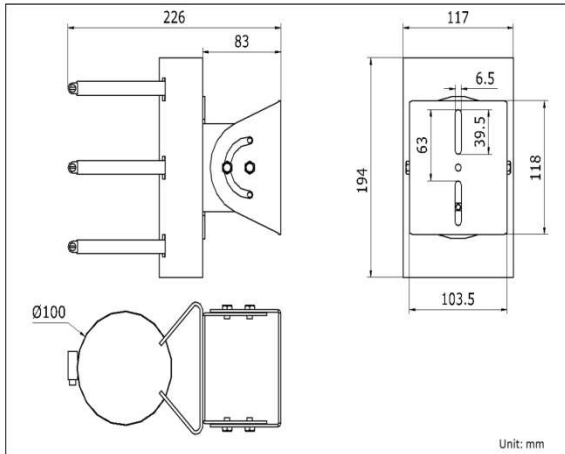

DS-1214ZJ

Horizontal Pole Mount

Features:

- For horizontal pole mounting
- The clasp is made of stainless steel
- Mounting board is made of aluminum die-casting alloy

Dimension:

Note: The actual bracket may vary from the picture above.

Order Model:

DS-1214ZJ

Parameter:

Model	DS-1214ZJ
Parameter	Horizontal Pole Mount Bracket
Appearance	Hikvision White
Material	Aluminum Alloy & Steel
Dimension	117×226×194mm
Weight	1895g

Notice:

- The site of screw hole should be noticed when using with housing
- Load capacity of pole should be more than 3 times the weight of camera and bracket
- Load capacity of clamp is 6 KG