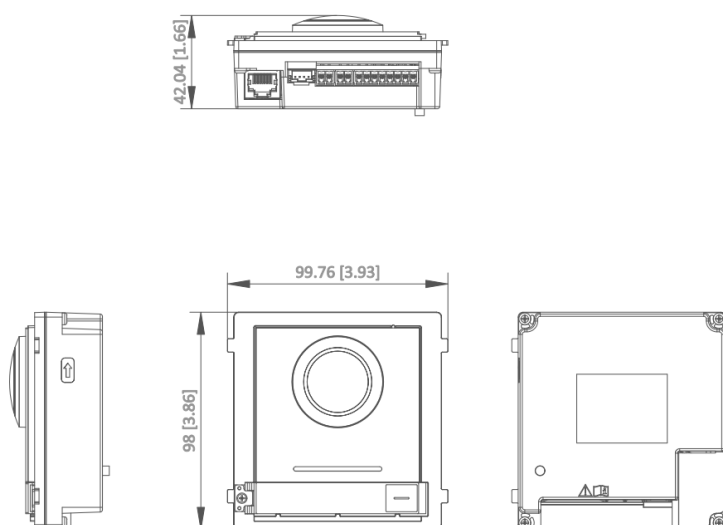

Wiegand	/
TF card	/
Alarm output	/
Lock control	2 relays, Max. 30 VDC, 2 A
Door contact input	2
Two-Wire IP interface	/
General	
Button	1
Installation	Surface mounting, flush mounting
Indicator	/
Weight	Net weight: 380 g Gross weight: 541 g
Protective level	IP65
Working temperature	-40 °C to 60 °C (-40 °F to 140 °F)
Battery	/
Power supply	12 VDC, 500 mA, IEEE 802.3af, PoE
Application environment	Outdoor
Power consumption	≤ 5 W
Language	English, French, Portuguese, Brazilian Portuguese, Spanish, Russian, German, Italian, Polish, Turkish, Vietnamese, Arabic, Czech, Hungarian, Dutch, Romanian, Bulgarian, Ukrainian, Croatian, Serbian, Greek, Slovak

▪ Available Model

DS-KD8003-IME1(B)

▪ Dimension

Unit:mm [inch]

SCALE 1:1