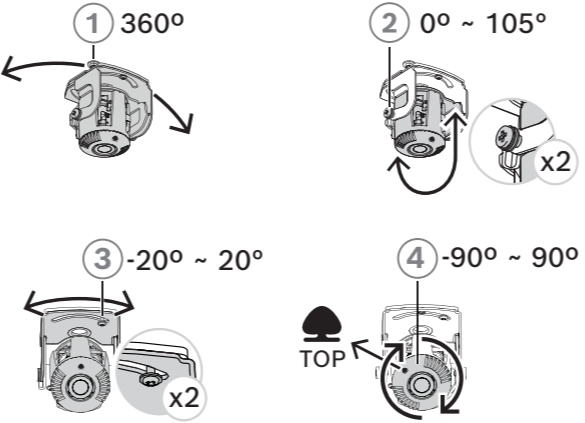

FLEXIDOME multi 7000 IR
NDM-7702-AL | NDM-7703-AL

en Quick installation guide

Bosch Security Systems B.V.
Torenallee 49
5617 BA Eindhoven
Netherlands
www.boschsecurity.com
© Bosch Security Systems B.V., 2022

14 |

Project Assistant app
Windows | iOS | Android

<https://downloadstore.boschsecurity.com/>

13 |

12 |

Audio				Alarm			
IN	GND	OUT	GND	IN	GND	OUT	OUT

11 |

15 |

16 |

17 |