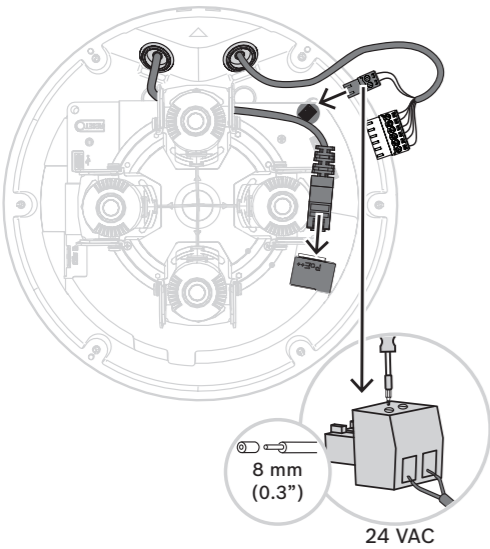

FLEXIDOME multi 7000 IR
NDM-7702-AL | NDM-7703-AL

en Quick installation guide

Bosch Security Systems B.V.
Torenallee 49
5617 BA Eindhoven
Netherlands
www.boschsecurity.com
© Bosch Security Systems B.V., 2022

14 |

Project Assistant app
Windows | iOS | Android

<https://downloadstore.boschsecurity.com/>

13 |

12 |

Audio				Alarm			
IN	GND	OUT	GND	IN	GND	OUT	OUT

11 |

15 |

16 |

17 |