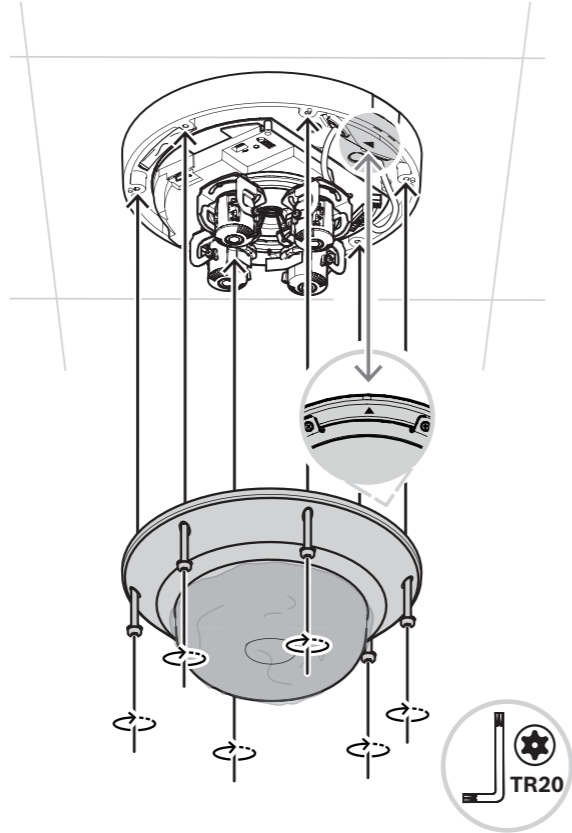

14 |

Project Assistant app
Windows | iOS | Android

<https://downloadstore.boschsecurity.com/>

13 |

12 |

| Audio | | | | Alarm | | | |
|-------|-----|-----|-----|-------|-----|-----|-----|
| IN | GND | OUT | GND | IN | GND | OUT | OUT |

11 |

15 |

16 |

17 |