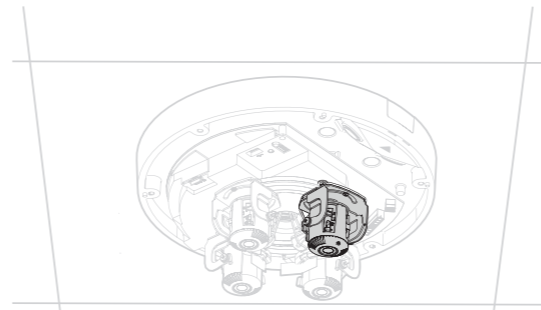

FLEXIDOME multi 7000 IR
NDM-7702-AL | NDM-7703-AL

en Quick installation guide

Bosch Security Systems B.V.
Torenallee 49
5617 BA Eindhoven
Netherlands
www.boschsecurity.com
© Bosch Security Systems B.V., 2022

14 |

Project Assistant app
Windows | iOS | Android

<https://downloadstore.boschsecurity.com/>

13 |

12 |

Audio				Alarm			
IN	GND	OUT	GND	IN	GND	OUT	OUT

11 |

15 |

16 |

17 |