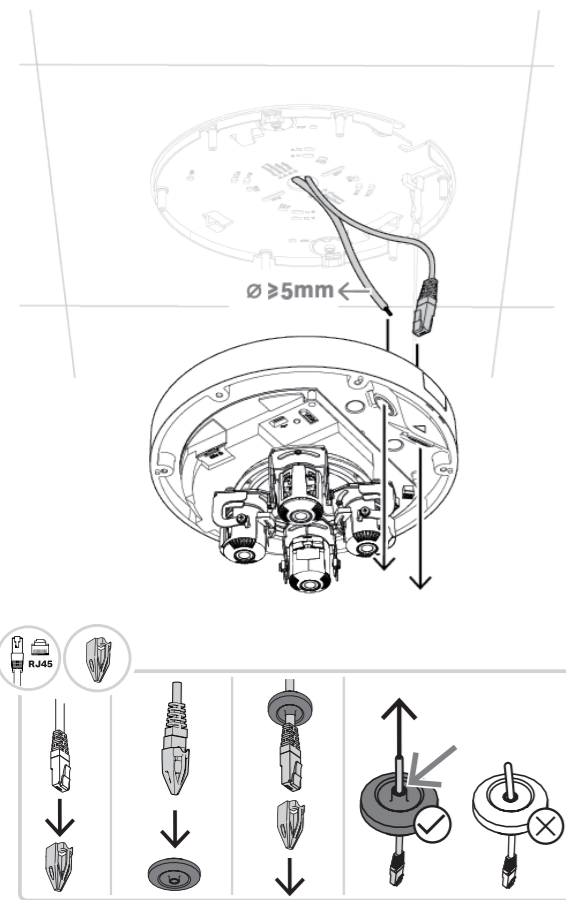

1 |

2 |

3 |

4 |

5 |

6 |

7 |

8 |

9 |

10 |

FLEXIDOME multi 7000 IR
NDM-7702-AL | NDM-7703-AL

en Quick installation guide

Bosch Security Systems B.V.
Torenallee 49
5617 BA Eindhoven
Netherlands
www.boschsecurity.com
© Bosch Security Systems B.V., 2022