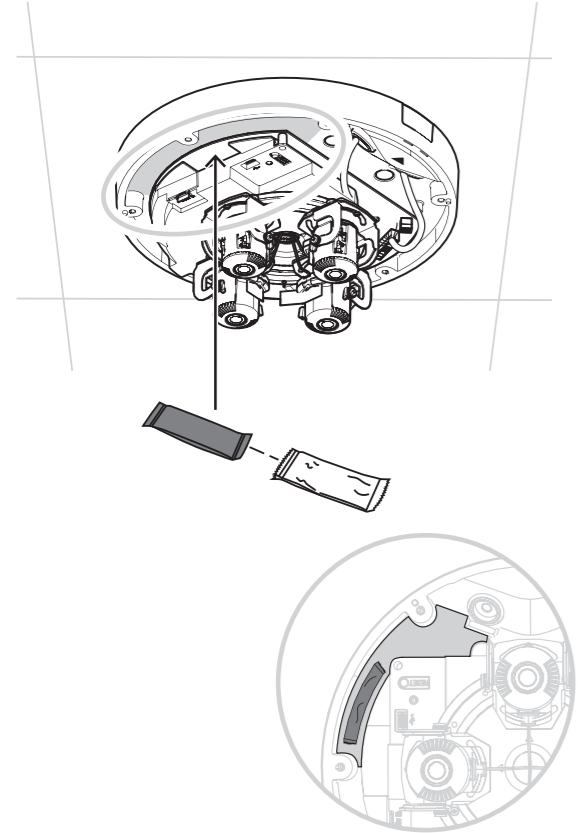

9 |

10 |

FLEXIDOME multi 7000 IR
NDM-7702-AL | NDM-7703-AL

en Quick installation guide

Bosch Security Systems B.V.
Torenallee 49
5617 BA Eindhoven
Netherlands
www.boschsecurity.com
© Bosch Security Systems B.V., 2022

14 |

Project Assistant app
Windows | iOS | Android

<https://downloadstore.boschsecurity.com/>

13 |

12 |

| Audio | | | | Alarm | | | |
|-------|-----|-----|-----|-------|-----|-----|-----|
| IN | GND | OUT | GND | IN | GND | OUT | OUT |

11 |

15 |

16 |

17 |