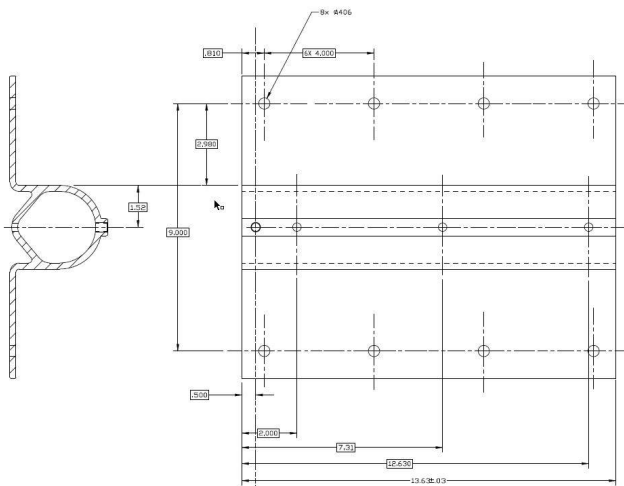

1	Roof mount
1	Quick Installation Guide

Technical specifications

Mechanical

Dimensions mounting plate	279 x 346 mm (11 x 13.6 in)
Dimensions arm (W x H)	1069 x 1064 mm (42.1 x 41.9 in)
Weight	8000 g (17.64 lb)

Order number **NDA-5030-PIP**

Base dimensions NDA-U-RMT
Dimensions in mm (inch)

Ordering information

NDA-U-RMT Pendant parapet mount

Universal roof mount for dome cameras, white
Order number **NDA-U-RMT**