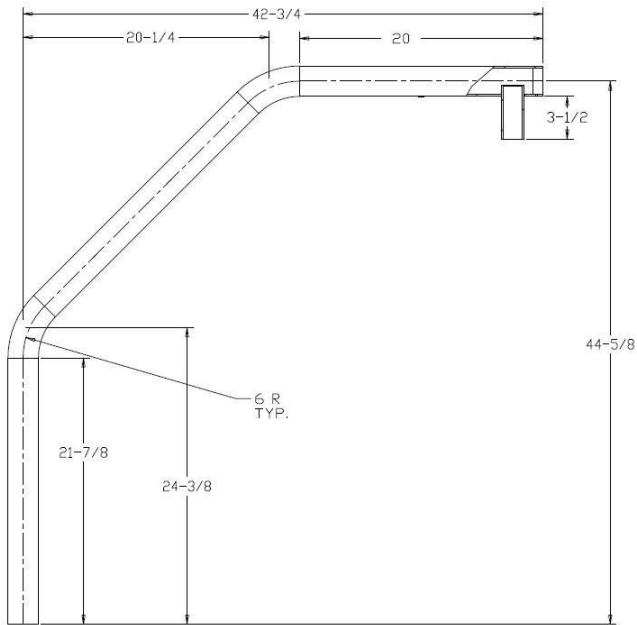

1	Roof mount
1	Quick Installation Guide

Technical specifications

Mechanical

Dimensions mounting plate	279 x 346 mm (11 x 13.6 in)
Dimensions arm (W x H)	1069 x 1064 mm (42.1 x 41.9 in)
Weight	8000 g (17.64 lb)

Order number **NDA-5030-PIP**

Base dimensions NDA-U-RMT
Dimensions in mm (inch)

Ordering information

NDA-U-RMT Pendant parapet mount

Universal roof mount for dome cameras, white
Order number **NDA-U-RMT**