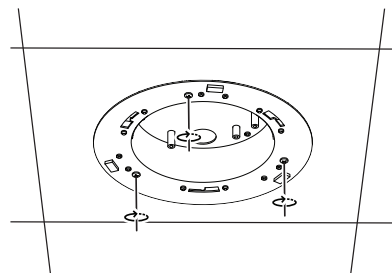

1 |

2 |

3 |

4 |

5 |

6 |

7 |

8 |

**In-ceiling Mount, Plenum rated, 110mm**  
NDA-5081-PLEN

**Bosch Security Systems B.V.**

Torenallee 49  
5617 BA Eindhoven  
Netherlands

[www.boschsecurity.com](http://www.boschsecurity.com)

© Bosch Security Systems B.V., 2021