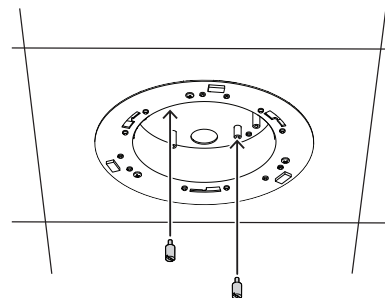

1 |

2 |

3 |

4 |

5 |

6 |

7 |

8 |

**In-ceiling Mount, Plenum rated, 110mm**  
NDA-5081-PLEN

**Bosch Security Systems B.V.**

Torenallee 49  
5617 BA Eindhoven  
Netherlands

[www.boschsecurity.com](http://www.boschsecurity.com)

© Bosch Security Systems B.V., 2021