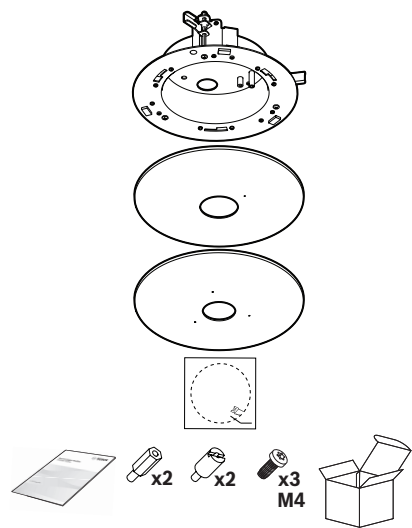

1 |

2 |

3 |

4 |

5 |

6 |

7 |

8 |

**In-ceiling Mount, Plenum rated, 110mm**  
NDA-5081-PLEN

**Bosch Security Systems B.V.**

Torenallee 49  
5617 BA Eindhoven  
Netherlands

[www.boschsecurity.com](http://www.boschsecurity.com)

© Bosch Security Systems B.V., 2021